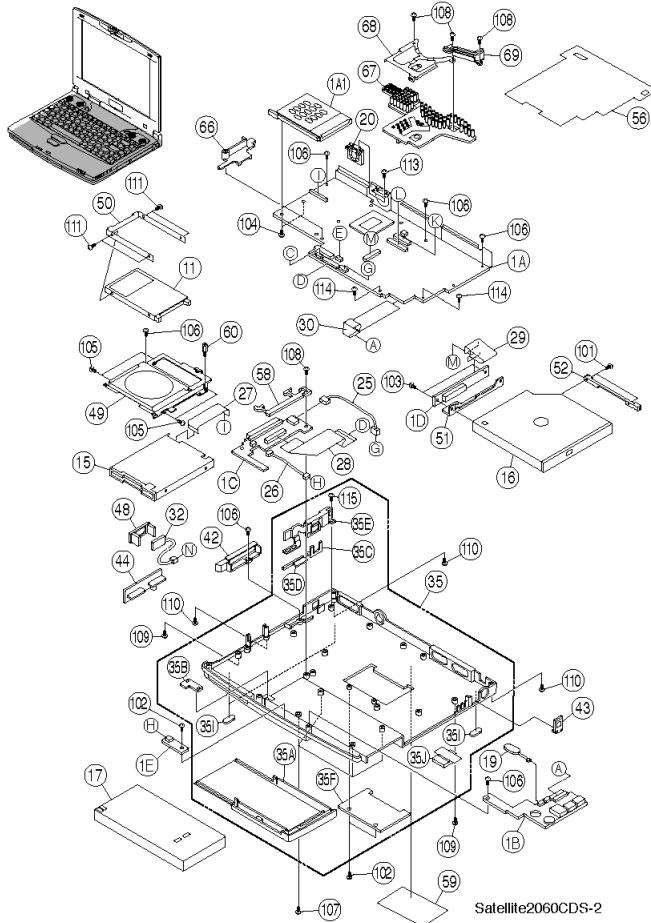

TOSHIBA

Satellite

2065CDS - PAS206U - S6CW8 - S6CW8B

Parts Information

Satellite2060CDS-2

N°	Toshiba PN	Description
1A	P000276310	PCB FHASY2
1A-1	P000284760	PCB FHASY3
1A-2	P000286600	PCB FHASY3
1AA (1A1)	P000266660	CARBUS SLOT

106	P000209920	SCREW M2.5X4Z
107	P000261210	GRIP SCREW M2.5X4BN
108	P000233430	SCREW M2.5X6Z
109	P000261220	GRIP SCREW M2.5X6BN
110	P000267150	GRIP SCREW M2.5X20BN
111	P000254870	GRIP SCREW M3X4Z
113	P000267160	TG SCREW M2.5X3C
114	P000261900	TG SCREW M2.5X4Z
115	P000256890	TY SCREW M2.5X6BZ
116	P000207950	GRIP SCREW M2X4Z
117	P000259980	GRIP SCREW M2X5Z
OPTIONS		
OP1	KTT8000/32	32MB SDRAM MEMORY
OP1-A	KTT8000/64	64MB SDRAM MEMORY
OP1-B	KTT8000/128	128MB SDRAM MEMORY
OP2	PA2440U	UNIVERSAL AC ADAPTER
OP2-1	PA2450U	UNIVERSAL AC ADAPTER
OP3	PA2487URG	MAIN BATTERY (4,000mAh)
OP4	PA2488U	BATTERY CHARGER