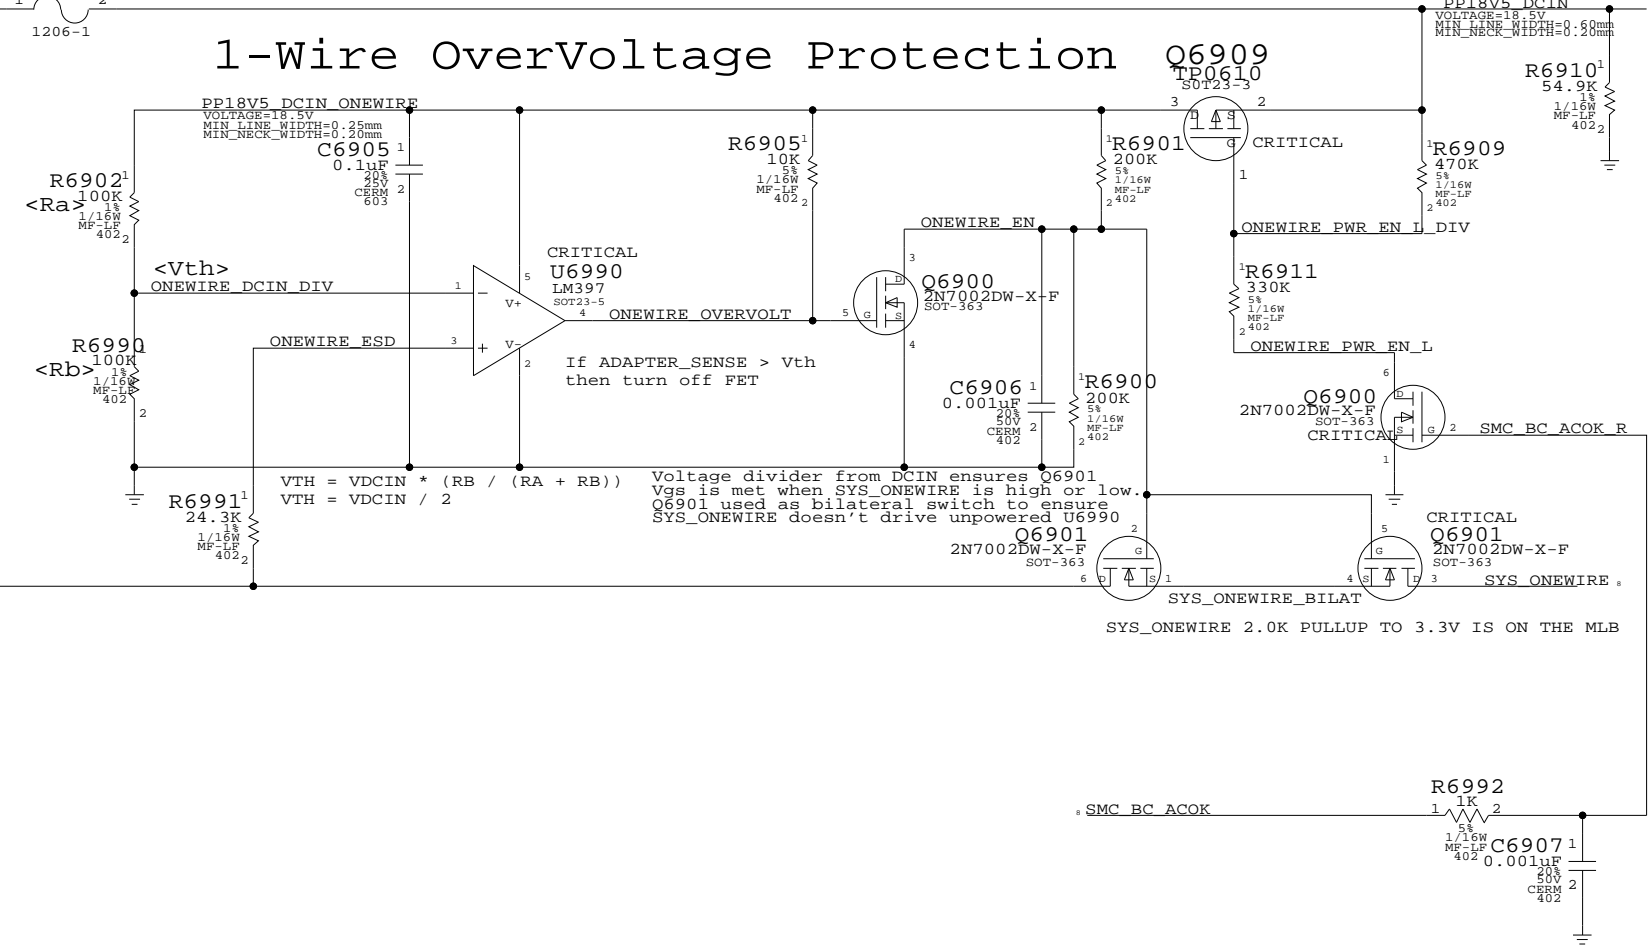

Q6909 restricts system load to 10K-70K window until adapter detects system and enables 16.5V output.

R6902¹
<Ra>
100K
1/16W
MF-LP
402 2

R6990¹
<Rb>
100K
1/16W
MF-LP
402 2

R6991¹
24.3K
1/16W
MF-LP
402 2