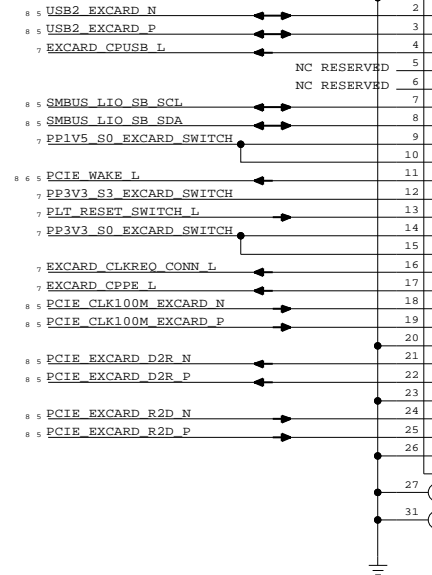

CRITICAL

ExpressCard Connector

SYNC_MASTER=M75_LIO SYNC_DATE=04/10/2007

NOTICE OF PROPRIETARY PROPERTY

THE INFORMATION CONTAINED HEREIN IS THE PROPRIETARY PROPERTY OF APPLE COMPUTER, INC. THE POSSESSOR AGREES TO THE FOLLOWING
I TO MAINTAIN THE DOCUMENT IN CONFIDENCE
II NOT TO REPRODUCE OR COPY IT
III NOT TO REVEAL OR PUBLISH IN WHOLE OR PART

APPLE INC.

SIZE	DRAWING NUMBER	REV.
D	051-7448	3.0.0
SCALE	SHT	OF
NONE	7	23