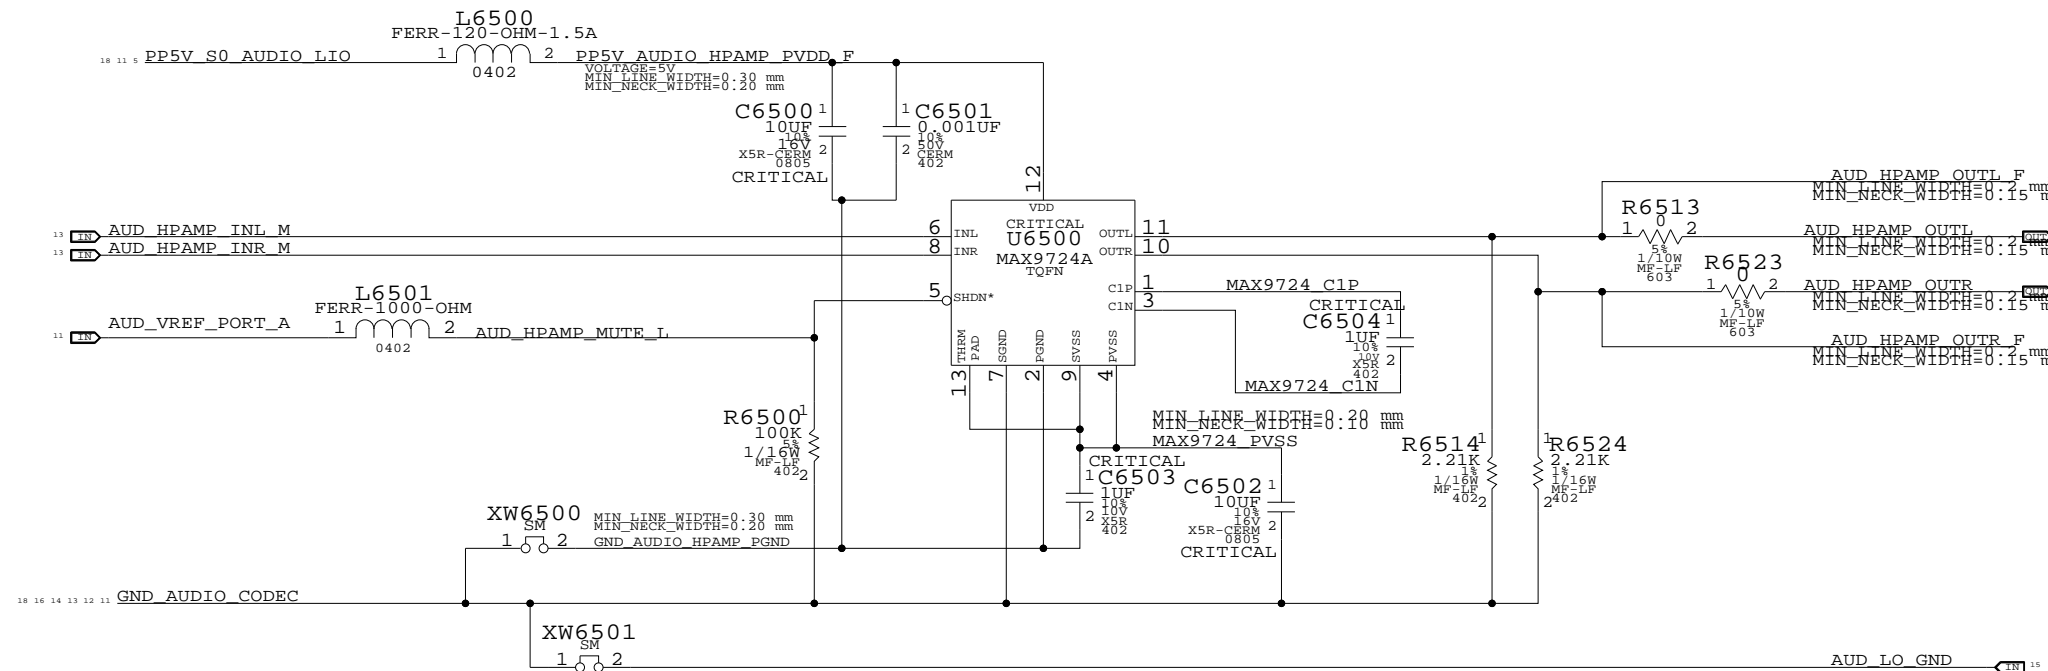

Headphone Amplifier (MAX9724A)

APN: 353S1637
VOLTAGE GAIN: 1.53