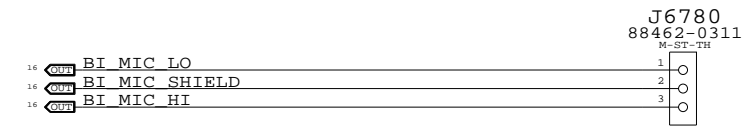

APPLE INC.	SIZE	DRAWING NUMBER	REV.
	D	051-7448	3.0.0
SCALE	SHT	14 OF 23	
NONE			

AUDIO JACK 1 LO/HP CONNECTOR, SPDIF TX

BUILT-IN MIC CONNECTOR
APN: 518-0230

18 16 15 11 7 5 PP3V3 S0 LIO
APN: 514-0493

SPEAKER CONNECTORS
APN: 518-0229