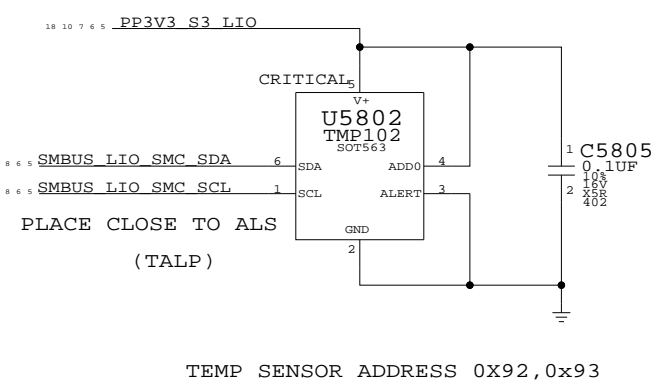

Left ALS

SYNC_MASTER=(MASTER)   SYNC_DATE=(MASTER)

NOTICE OF PROPRIETARY PROPERTY

THE INFORMATION CONTAINED HEREIN IS THE PROPRIETARY PROPERTY OF APPLE COMPUTER, INC. THE POSSESSOR AGREES TO THE FOLLOWING

I TO MAINTAIN THE DOCUMENT IN CONFIDENCE

II NOT TO REPRODUCE OR COPY IT

III NOT TO REVEAL OR PUBLISH IN WHOLE OR PART

APPLE INC.	SIZE	DRAWING NUMBER	REV.
	D	051-7448	3.0.0
SCALE	SHT	OF	
NONE	10	23