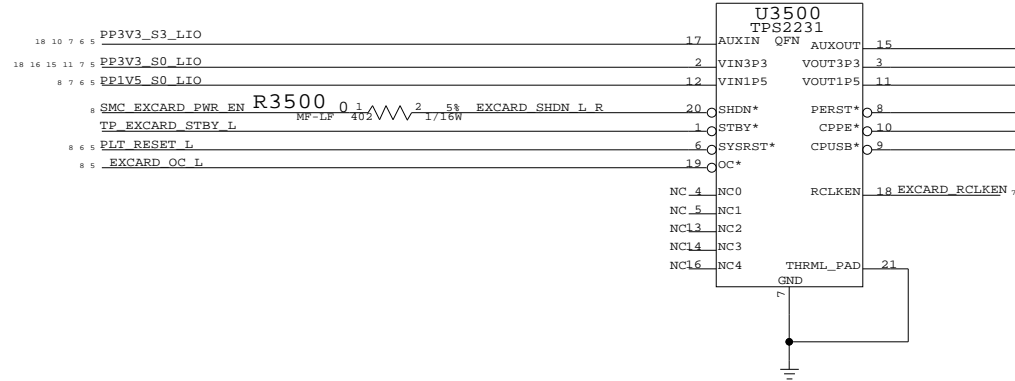

CRITICAL

ExpressCard Connector

SYNC_MASTER=M75_LIO SYNC_DATE=04/10/2007

NOTICE OF PROPRIETARY PROPERTY

THE INFORMATION CONTAINED HEREIN IS THE PROPRIETARY PROPERTY OF APPLE COMPUTER, INC. THE POSSESSOR AGREES TO THE FOLLOWING
I TO MAINTAIN THE DOCUMENT IN CONFIDENCE
II NOT TO REPRODUCE OR COPY IT
III NOT TO REVEAL OR PUBLISH IN WHOLE OR PART

APPLE INC.

SIZE	DRAWING NUMBER	REV.
D	051-7448	3.0.0
SCALE	SHT	OF
NONE	7	23