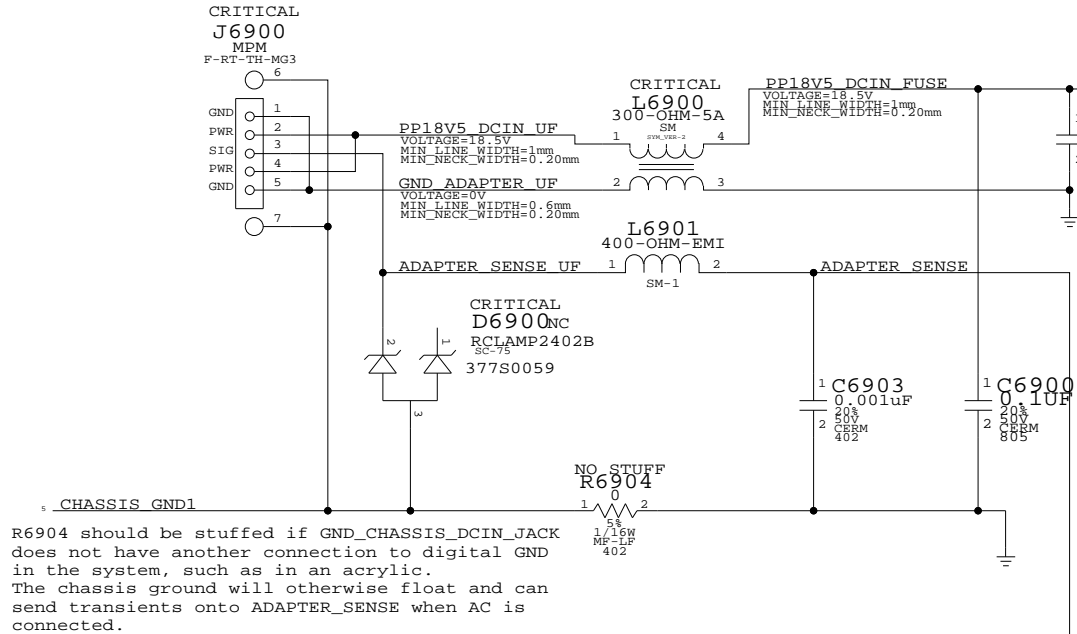

DC Power Jack

R6904 should be stuffed if GND_CHASSIS_DCIN_JACK does not have another connection to digital GND in the system, such as in an acrylic. The chassis ground will otherwise float and can send transients onto ADAPTER_SENSE when AC is connected.

CRITICAL
F6900
6AMP-24V