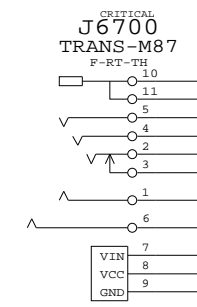

APPLE INC.	SIZE	DRAWING NUMBER	REV.
	D	051-7448	3.0.0
SCALE	SHT	14 OF 23	
NONE			

AUDIO JACK 1 LO/HP CONNECTOR, SPDIF TX

BUILT-IN MIC CONNECTOR
APN: 518-0230

18 16 15 11 7 5 PP3V3 S0 LIO
APN: 514-0493

SPEAKER CONNECTORS
APN: 518-0229