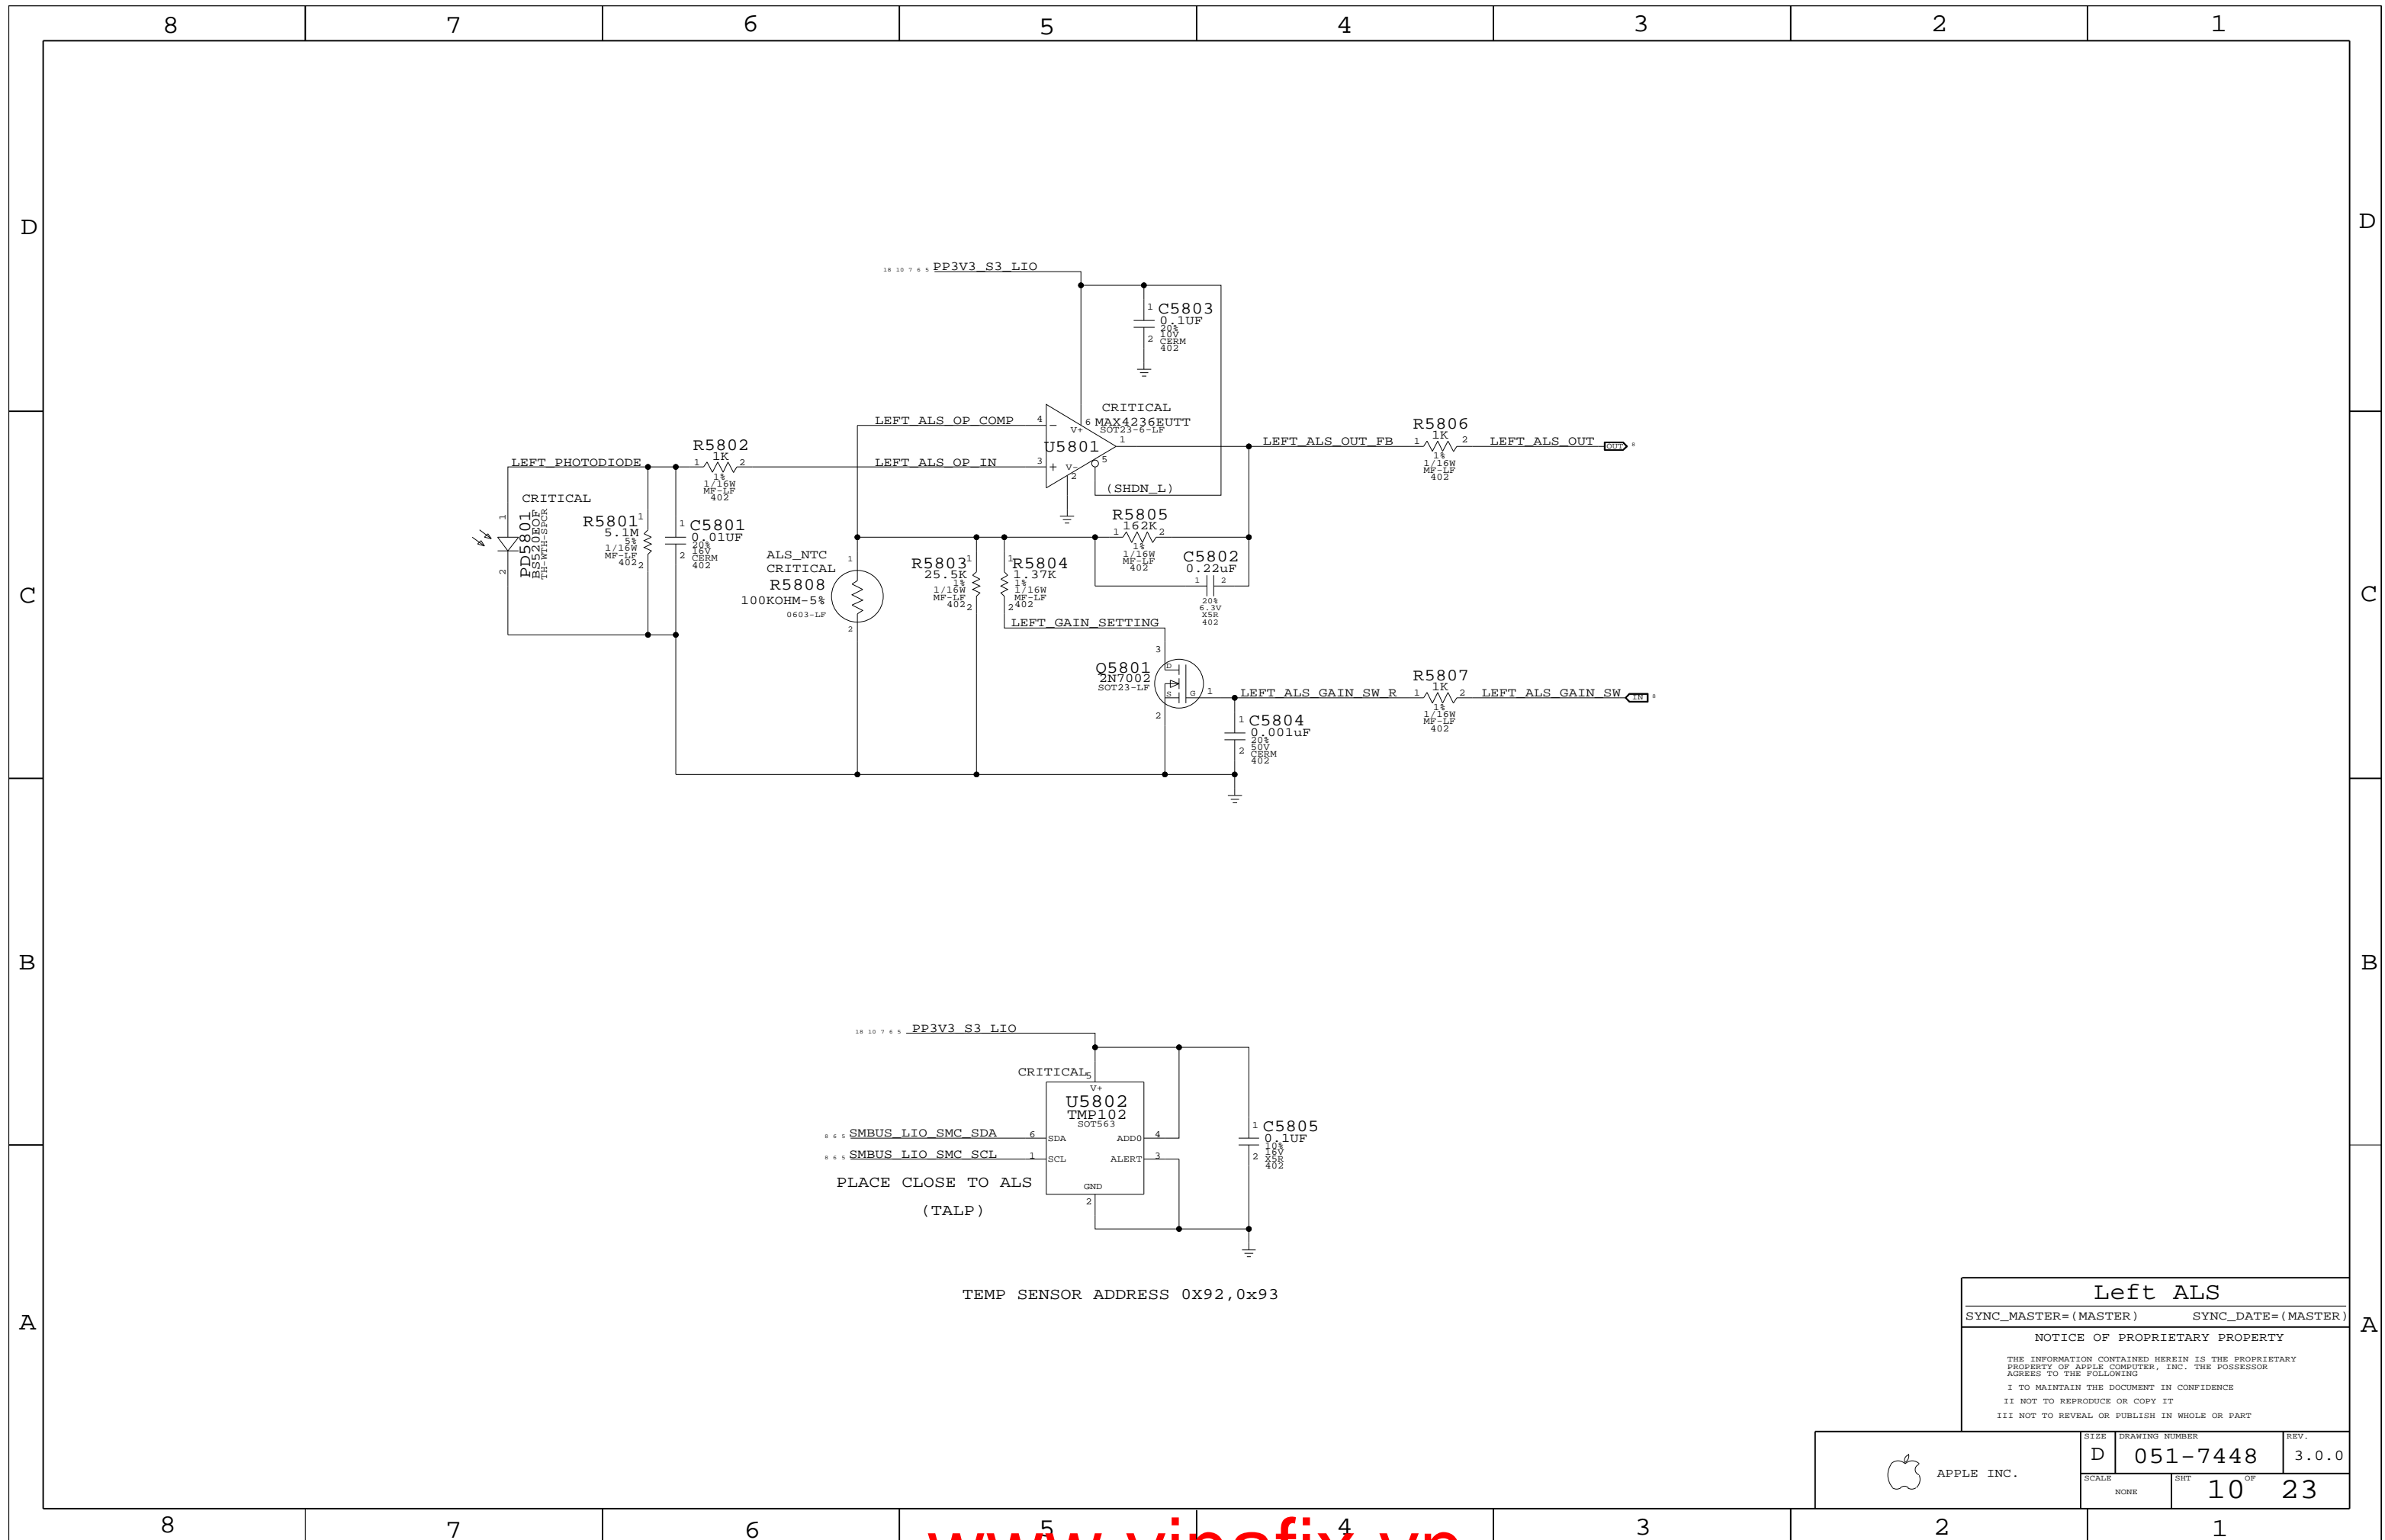

Left ALS

SYNC_MASTER=(MASTER)   SYNC_DATE=(MASTER)

NOTICE OF PROPRIETARY PROPERTY

THE INFORMATION CONTAINED HEREIN IS THE PROPRIETARY PROPERTY OF APPLE COMPUTER, INC. THE POSSESSOR AGREES TO THE FOLLOWING

I TO MAINTAIN THE DOCUMENT IN CONFIDENCE

II NOT TO REPRODUCE OR COPY IT

III NOT TO REVEAL OR PUBLISH IN WHOLE OR PART

APPLE INC.	SIZE	DRAWING NUMBER	REV.
	D	051-7448	3.0.0
SCALE	SHT	OF	
NONE	10	23