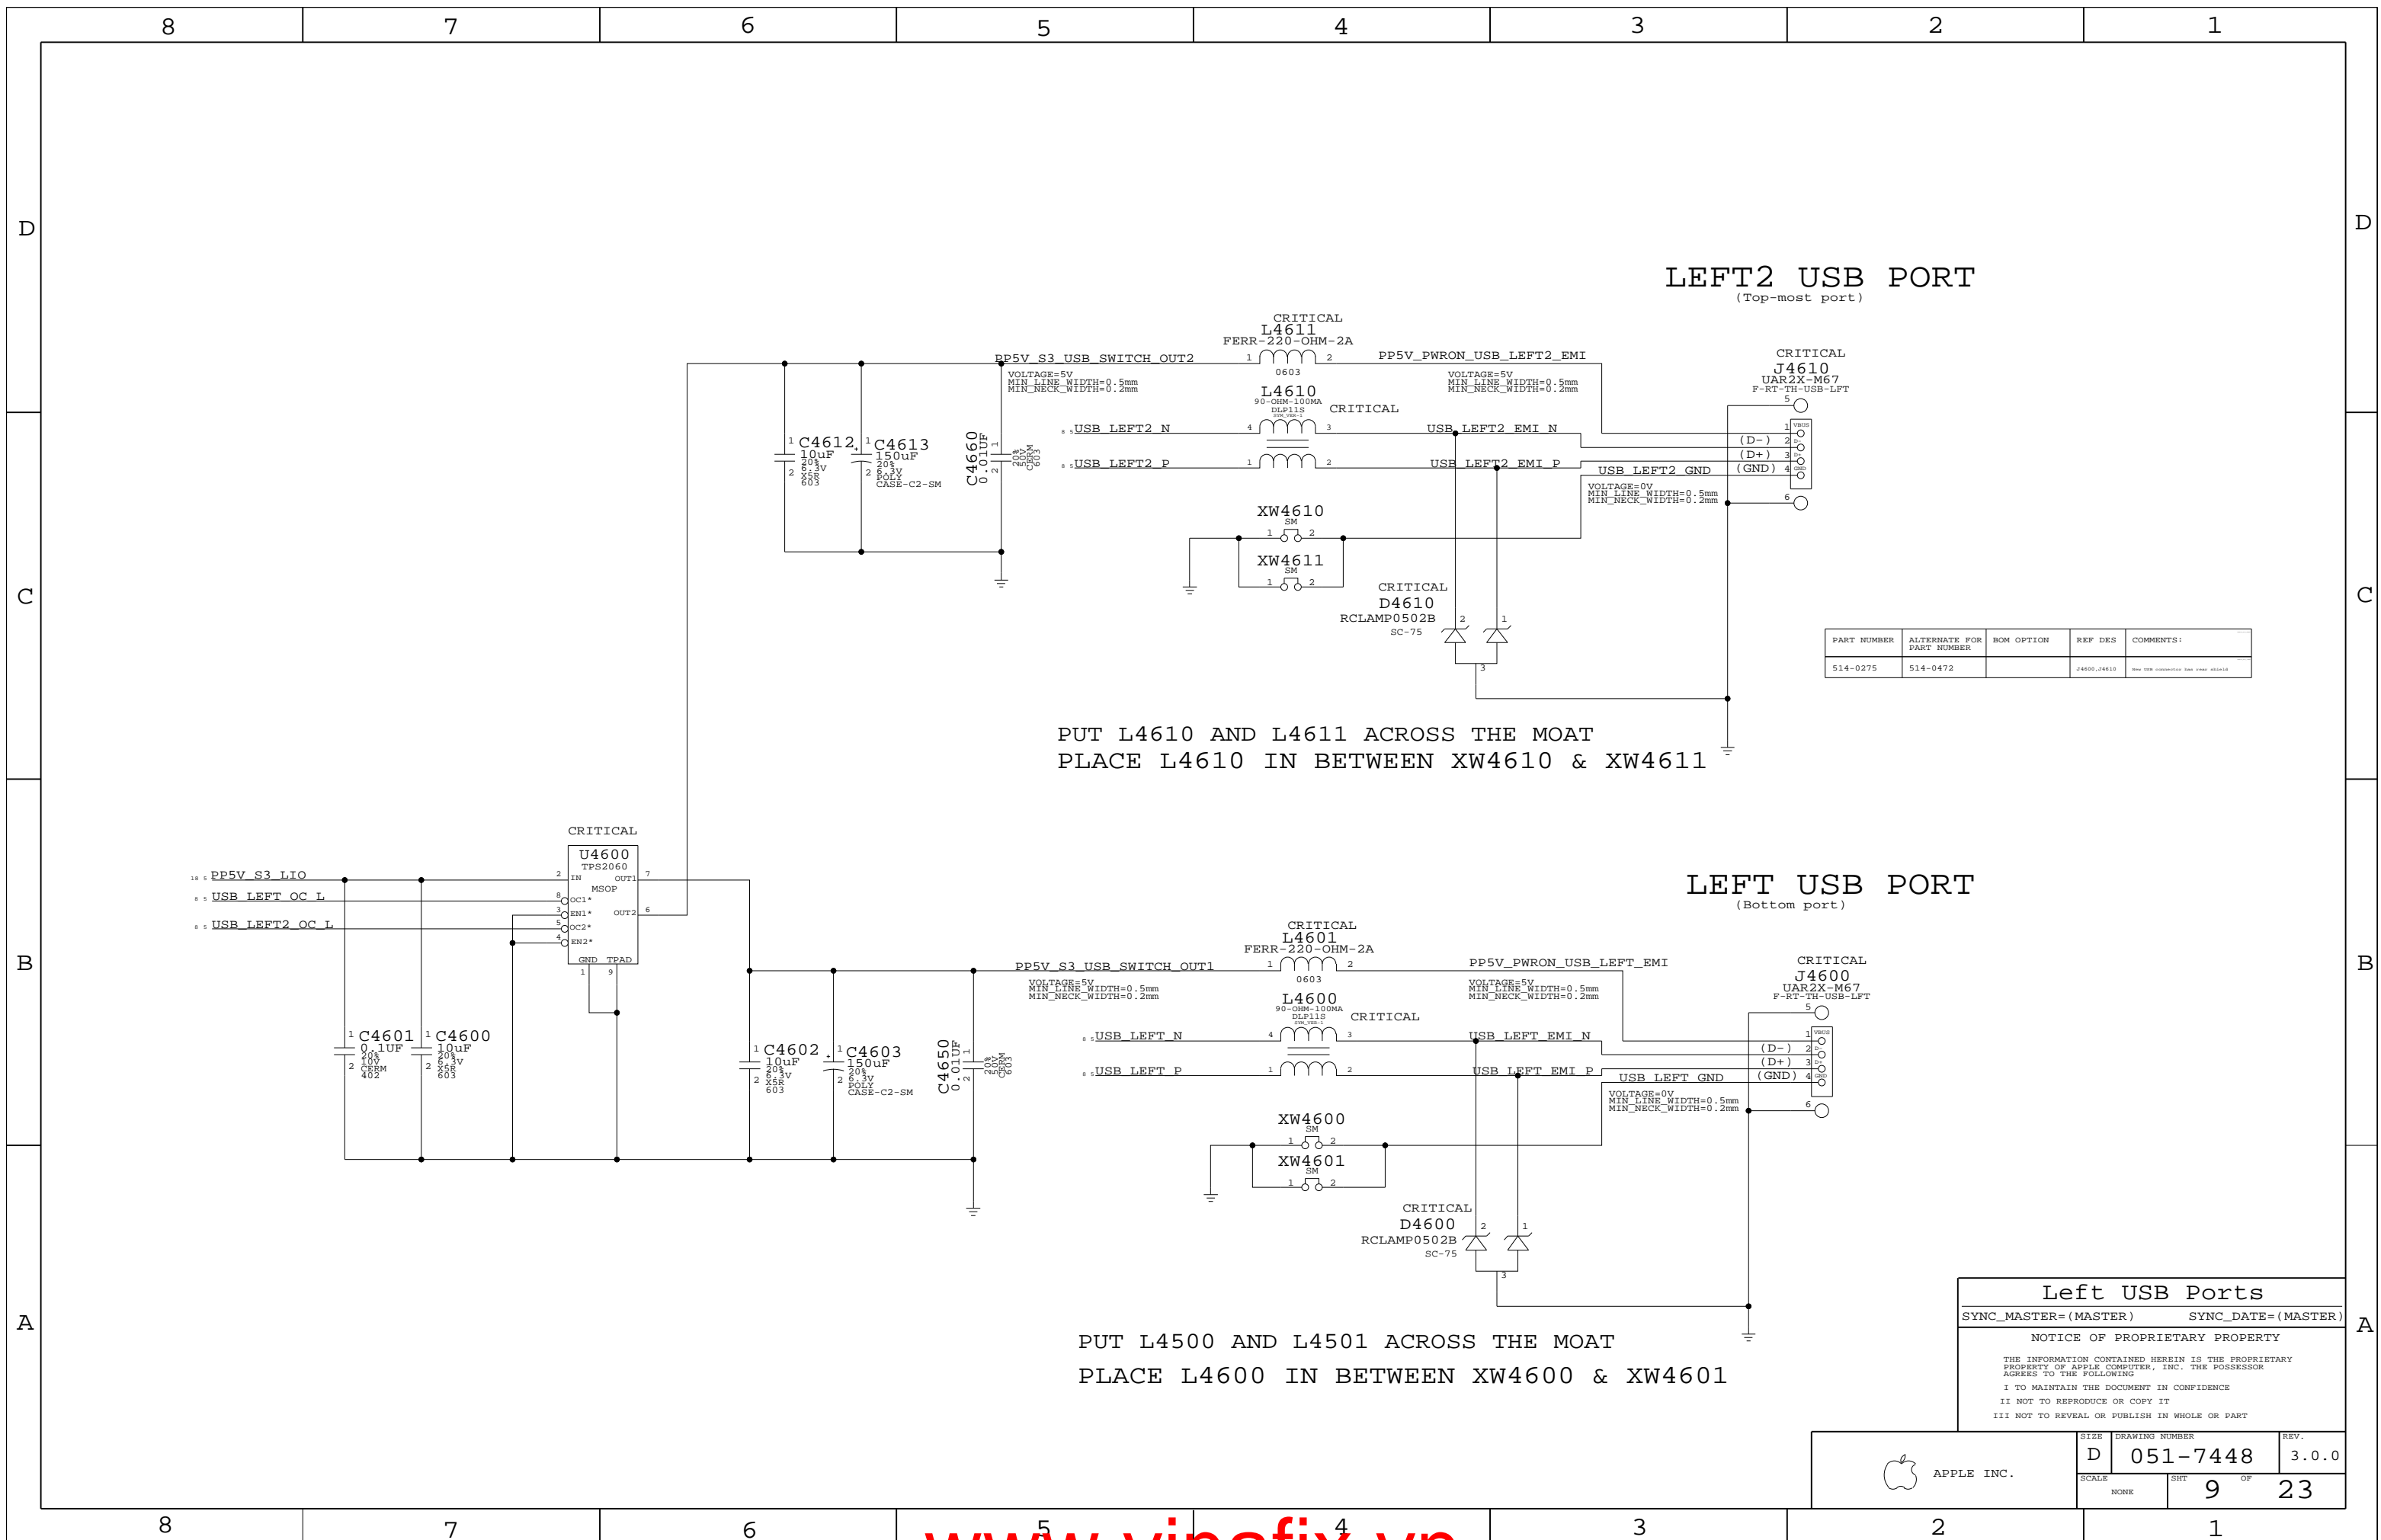

LEFT2 USB PORT
(Top-most port)

PUT L4610 AND L4611 ACROSS THE MOAT
PLACE L4610 IN BETWEEN XW4610 & XW4611

PART NUMBER	ALTERNATE FOR PART NUMBER	BOM OPTION	REF DES	COMMENTS:
514-0275	514-0472		J4600, J4610	NEW DES (CONVERTED FROM PART 0275)

LEFT USB PORT
(Bottom port)

PUT L4500 AND L4501 ACROSS THE MOAT
PLACE L4600 IN BETWEEN XW4600 & XW4601

Left USB Ports		
SYNC_MASTER=(MASTER)		SYNC_DATE=(MASTER)
NOTICE OF PROPRIETARY PROPERTY		
THE INFORMATION CONTAINED HEREIN IS THE PROPRIETARY PROPERTY OF APPLE COMPUTER, INC. THE POSSESSOR AGREES TO THE FOLLOWING		
I TO MAINTAIN THE DOCUMENT IN CONFIDENCE		
II NOT TO REPRODUCE OR COPY IT		
III NOT TO REVEAL OR PUBLISH IN WHOLE OR PART		

 APPLE INC.	SIZE	DRAWING NUMBER	REV.
	D	051-7448	3.0.0
SCALE	SHT	OF	
NONE	9	23