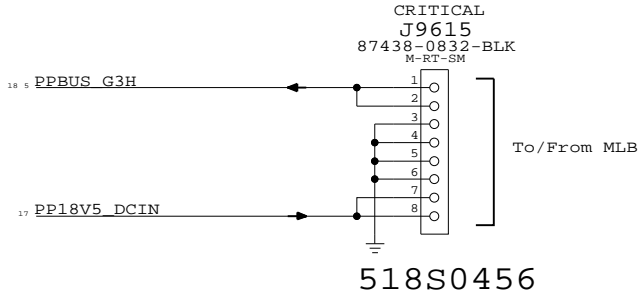

Left I/O Power Connector

DC-In & PBUS Connectors

SYNC_MASTER=(MASTER) SYNC_DATE=(MASTER)
NOTICE OF PROPRIETARY PROPERTY
THE INFORMATION CONTAINED HEREIN IS THE PROPRIETARY PROPERTY OF APPLE COMPUTER, INC. THE POSSESSOR AGREES TO THE FOLLOWING
I TO MAINTAIN THE DOCUMENT IN CONFIDENCE
II NOT TO REPRODUCE OR COPY IT
III NOT TO REVEAL OR PUBLISH IN WHOLE OR PART

APPLE INC.	SIZE	DRAWING NUMBER	REV.
	D	051-7448	3.0.0
SCALE	NONE	SHT	17 OF 23