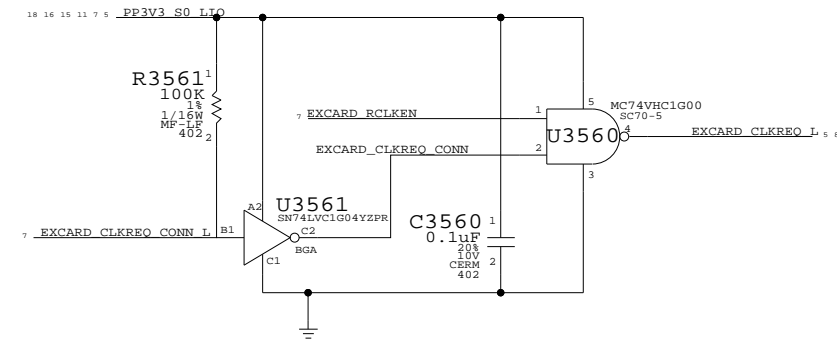

CRITICAL

ExpressCard Connector

SYNC_MASTER=M75_LIO SYNC_DATE=04/10/2007

NOTICE OF PROPRIETARY PROPERTY

THE INFORMATION CONTAINED HEREIN IS THE PROPRIETARY PROPERTY OF APPLE COMPUTER, INC. THE POSSESSOR AGREES TO THE FOLLOWING
I TO MAINTAIN THE DOCUMENT IN CONFIDENCE
II NOT TO REPRODUCE OR COPY IT
III NOT TO REVEAL OR PUBLISH IN WHOLE OR PART

APPLE INC.

SIZE	DRAWING NUMBER	REV.
D	051-7448	3.0.0
SCALE	SHT	OF
NONE	7	23