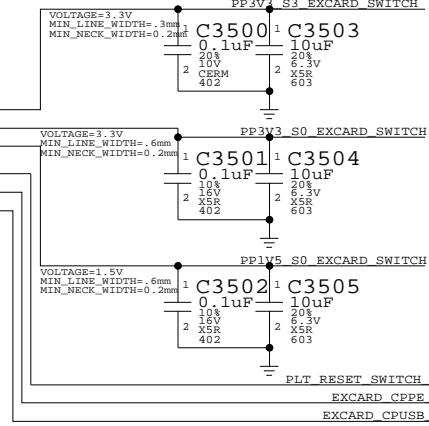

APPLE INC.	SIZE	DRAWING NUMBER	REV.
	D	051-7448	3.0.0
SCALE	SHT 6 OF 23		
NONE			

EXPRESSCARD/34 TOP MOUNT CONNECTOR

CARD CAGE CONNECTOR
CRITICAL
J3500
237-5300703903-2
P-RF-SM

INPUT DECOUPLING

OUTPUT DECOUPLING