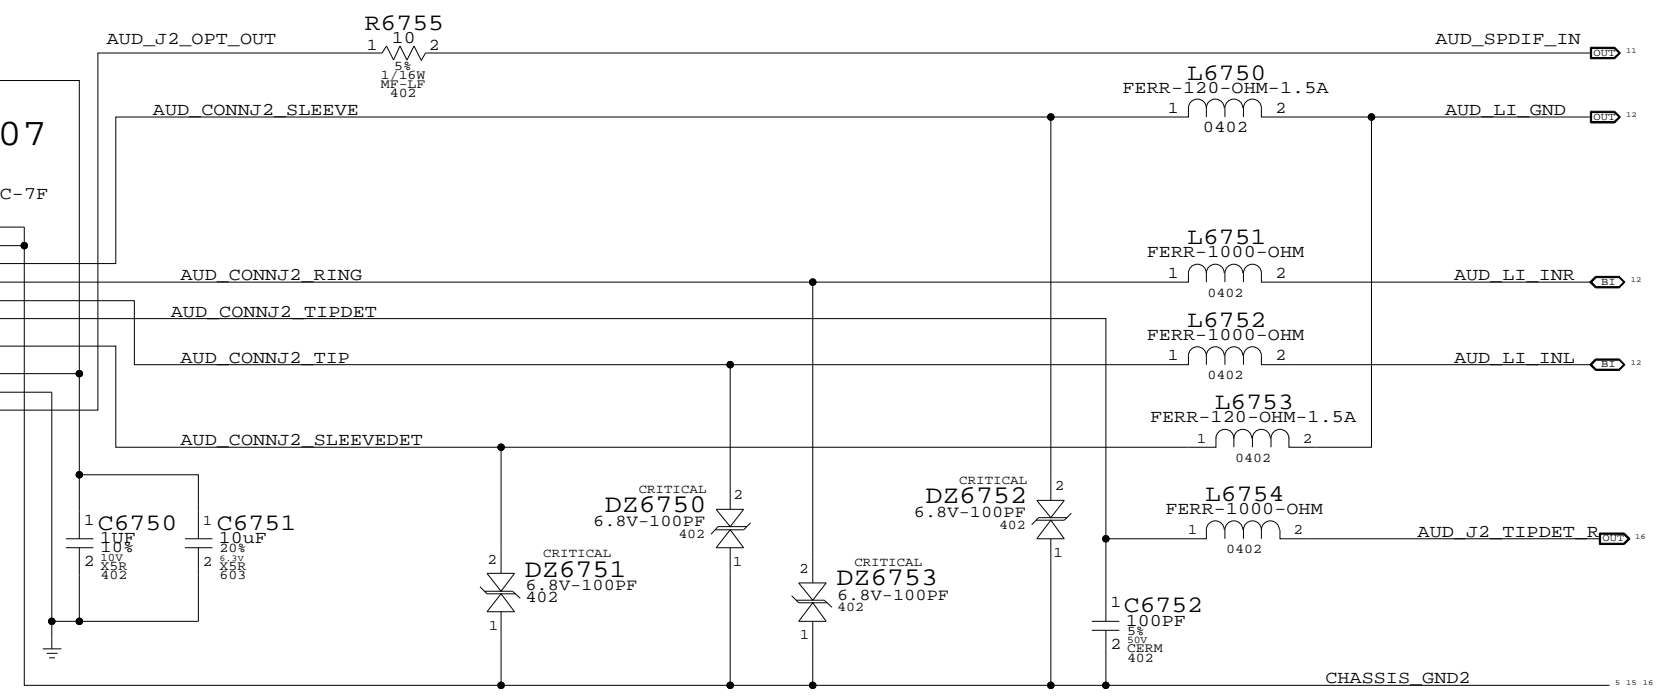

AUDIO JACK 2 LINE IN CONNECTOR, SPDIF RX

AUDIO SHIELD
(FILLED SHAPE)

18 16 15 11 7 5 PP3V3 S0 LIO
APN: 514-0407

AUDIO: JACKS
SYNC_MASTER=M88_AUDIO SYNC_DATE=08/30/2007
NOTICE OF PROPRIETARY PROPERTY
THE INFORMATION CONTAINED HEREIN IS THE PROPRIETARY PROPERTY OF APPLE COMPUTER, INC. THE POSSESSOR AGREES TO THE FOLLOWING
I TO MAINTAIN THE DOCUMENT IN CONFIDENCE
II NOT TO REPRODUCE OR COPY IT
III NOT TO REVEAL OR PUBLISH IN WHOLE OR PART

APPLE INC.	SIZE	DRAWING NUMBER	REV.
	D	051-7448	3.0.0
SCALE		SHT	
NONE		15 OF 23