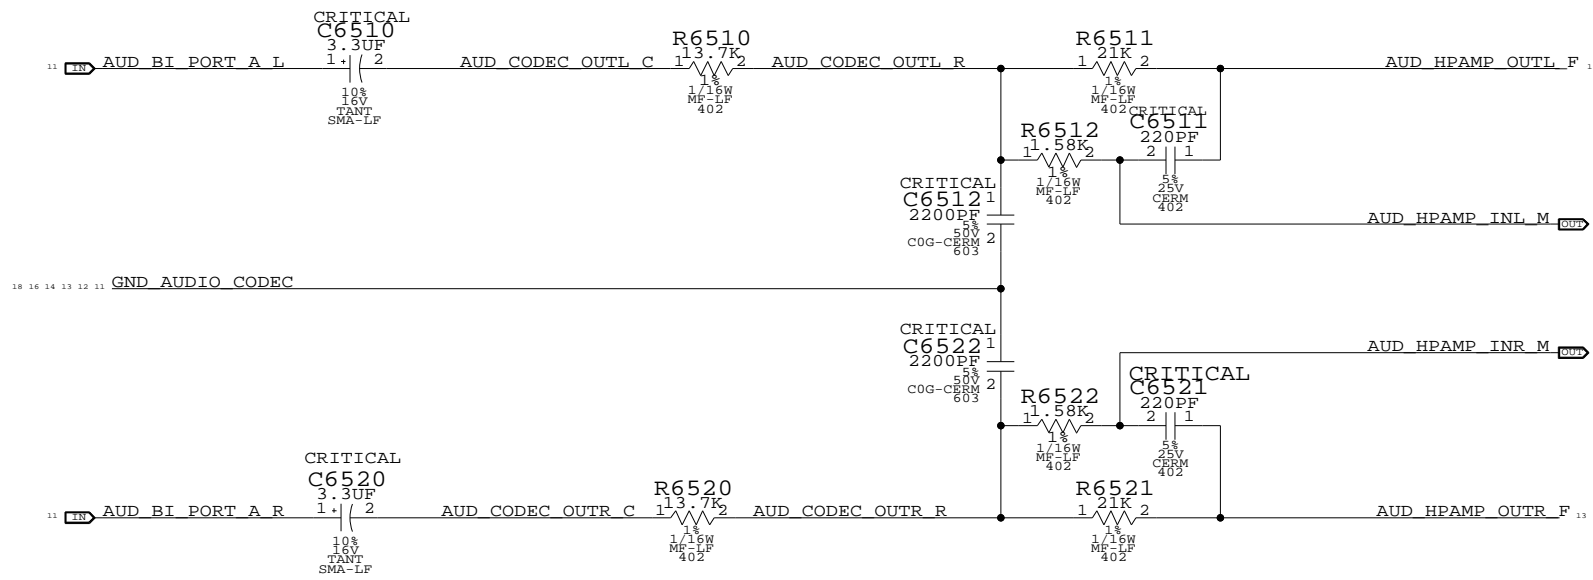

2nd Order DAC Filter

HP: 3.52 HZ   LP: 39 KHZ

AUDIO: HEADPHONE AMP

SYNC_MASTER=M88_AUDIO   SYNC_DATE=08/30/2007

NOTICE OF PROPRIETARY PROPERTY

THE INFORMATION CONTAINED HEREIN IS THE PROPRIETARY PROPERTY OF APPLE COMPUTER, INC. THE POSSESSOR AGREES TO THE FOLLOWING
I TO MAINTAIN THE DOCUMENT IN CONFIDENCE
II NOT TO REPRODUCE OR COPY IT
III NOT TO REVEAL OR PUBLISH IN WHOLE OR PART

APPLE INC.

SIZE	DRAWING NUMBER	REV.
D	051-7448	3.0.0
SCALE	SHT	OF
NONE	13	23