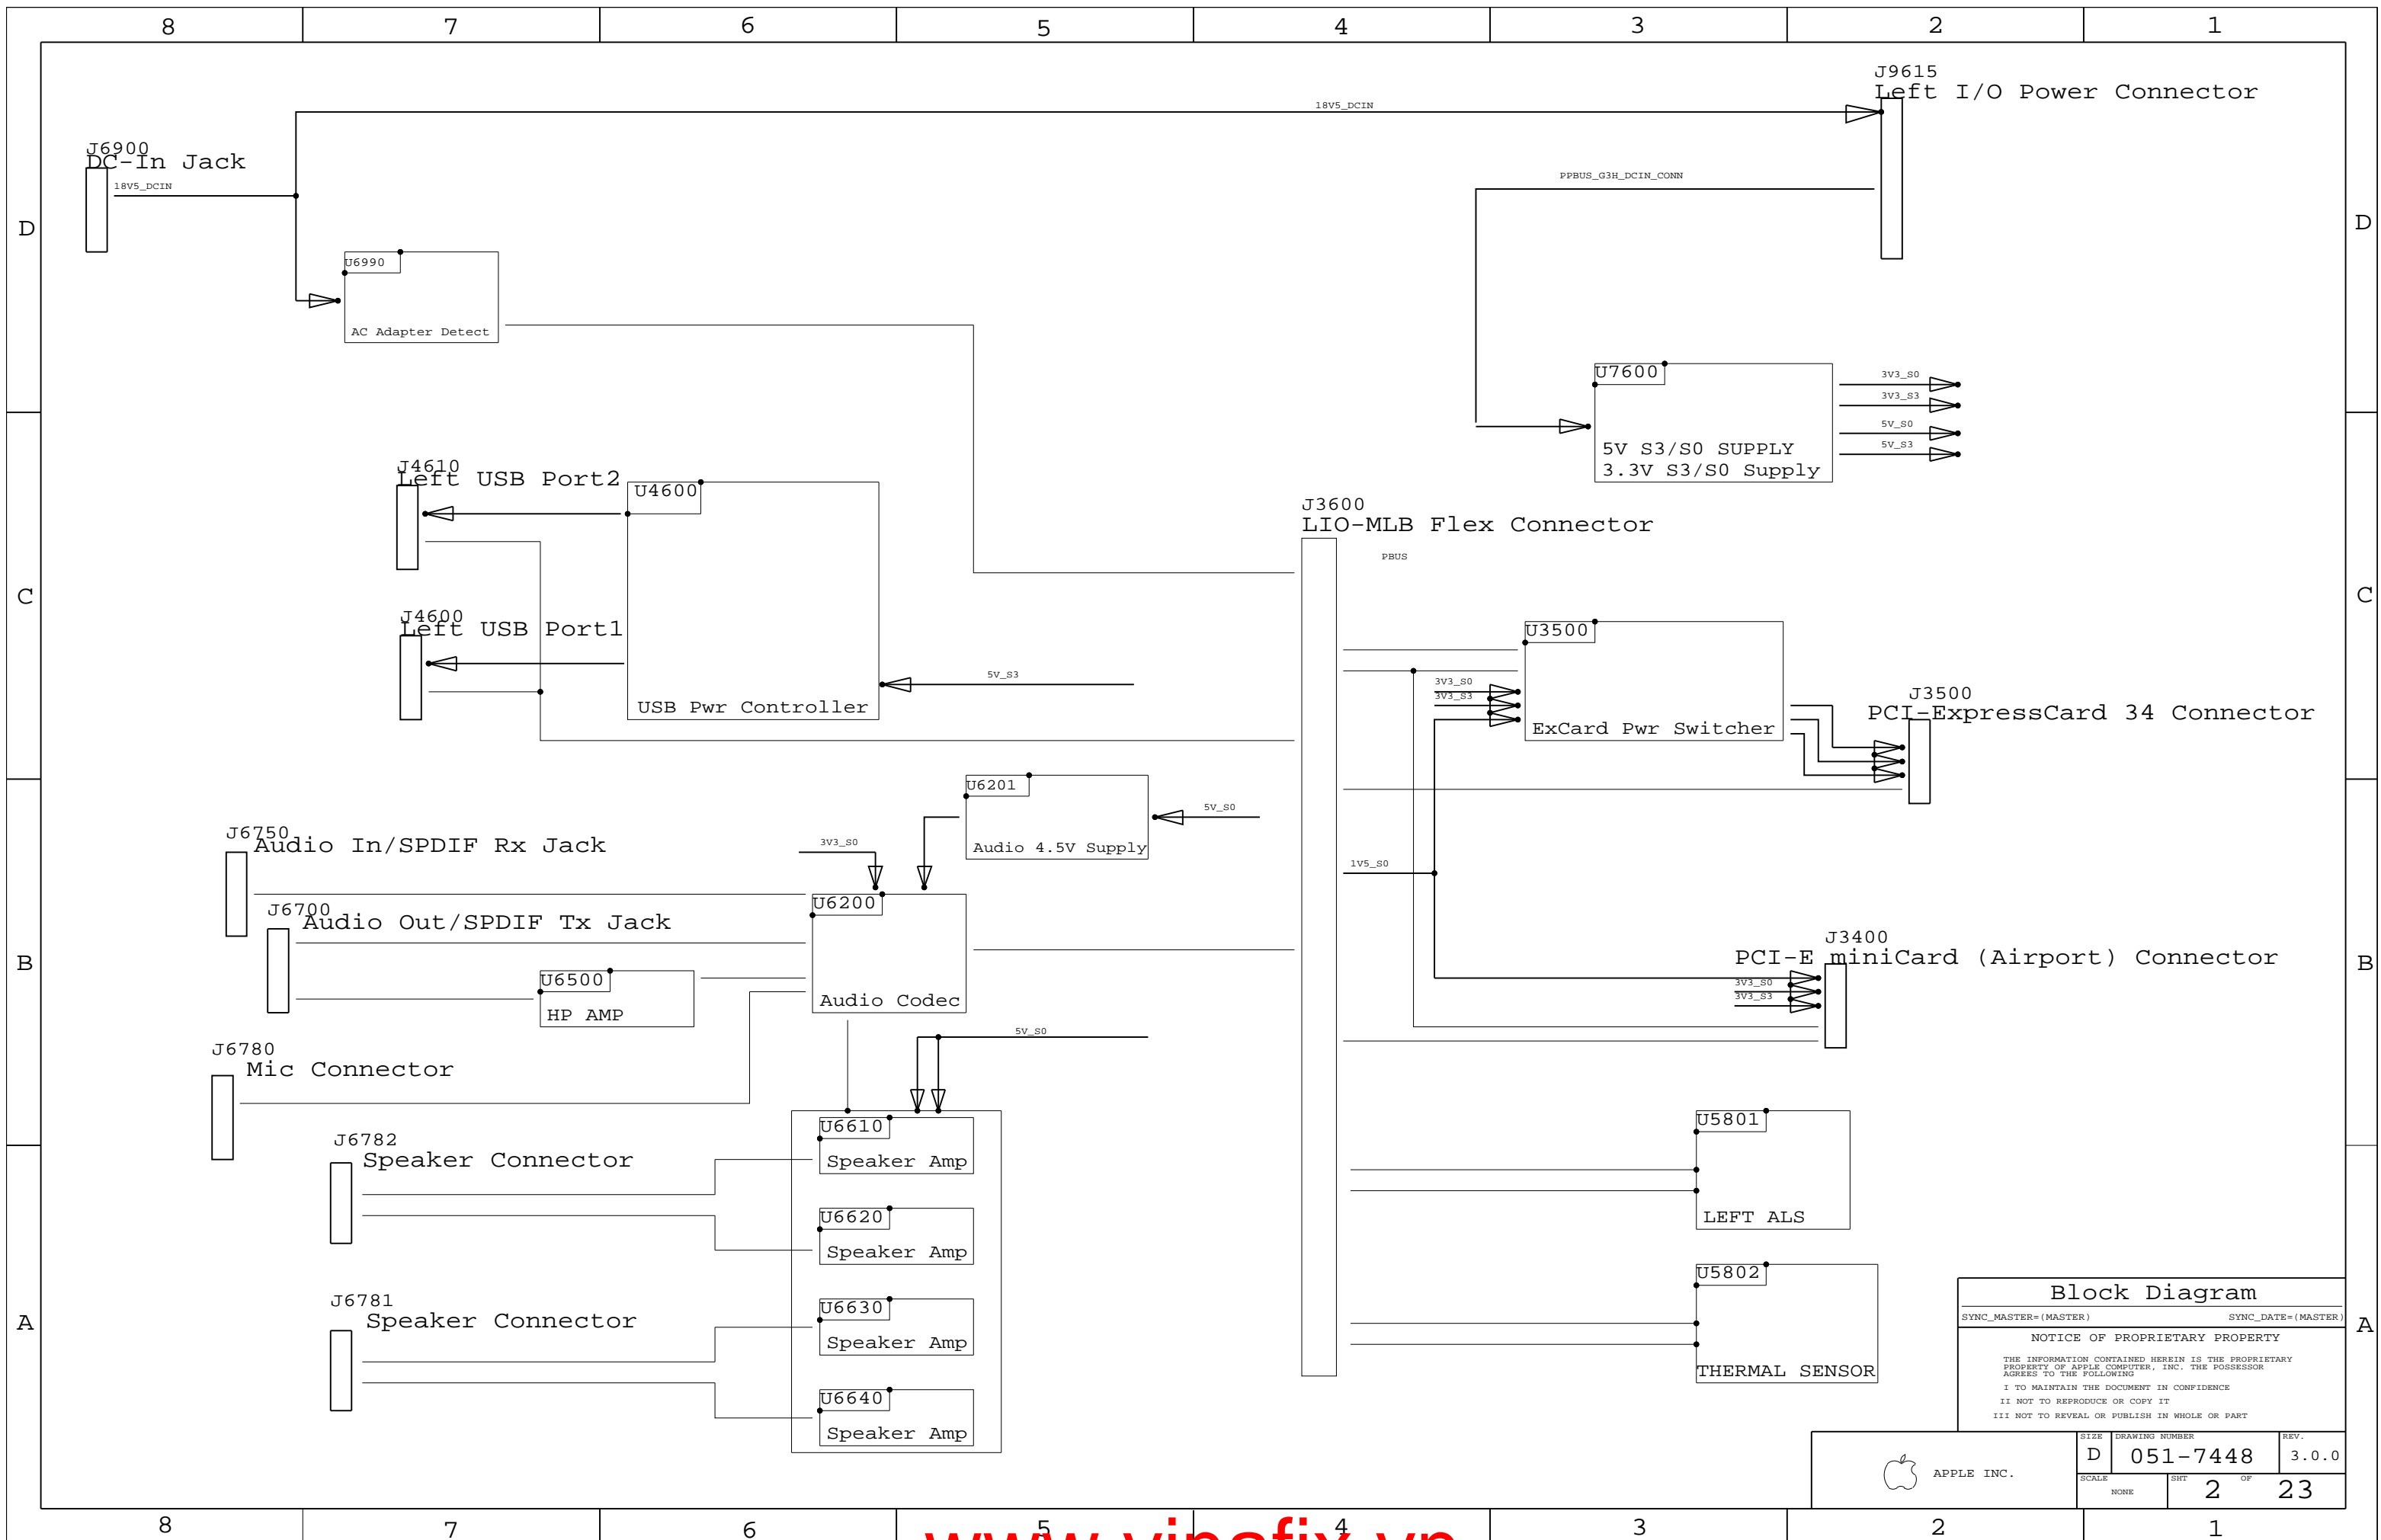

Block Diagram

SYNC_MASTER=(MASTER) SYNC_DATE=(MASTER)

NOTICE OF PROPRIETARY PROPERTY

THE INFORMATION CONTAINED HEREIN IS THE PROPRIETARY PROPERTY OF APPLE COMPUTER, INC. THE POSSESSOR AGREES TO THE FOLLOWING

I TO MAINTAIN THE DOCUMENT IN CONFIDENCE

II NOT TO REPRODUCE OR COPY IT

III NOT TO REVEAL OR PUBLISH IN WHOLE OR PART

APPLE INC.	SIZE	DRAWING NUMBER	REV.
	D	051-7448	3.0.0
SCALE	SHT	OF	
NONE	2	23