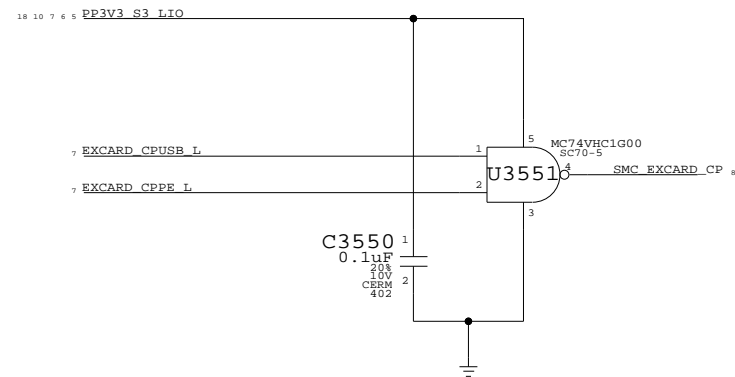

CRITICAL

ExpressCard Connector

SYNC_MASTER=M75_LIO SYNC_DATE=04/10/2007

NOTICE OF PROPRIETARY PROPERTY

THE INFORMATION CONTAINED HEREIN IS THE PROPRIETARY PROPERTY OF APPLE COMPUTER, INC. THE POSSESSOR AGREES TO THE FOLLOWING
I TO MAINTAIN THE DOCUMENT IN CONFIDENCE
II NOT TO REPRODUCE OR COPY IT
III NOT TO REVEAL OR PUBLISH IN WHOLE OR PART

APPLE INC.

SIZE	DRAWING NUMBER	REV.
D	051-7448	3.0.0
SCALE	SHT	OF
NONE	7	23