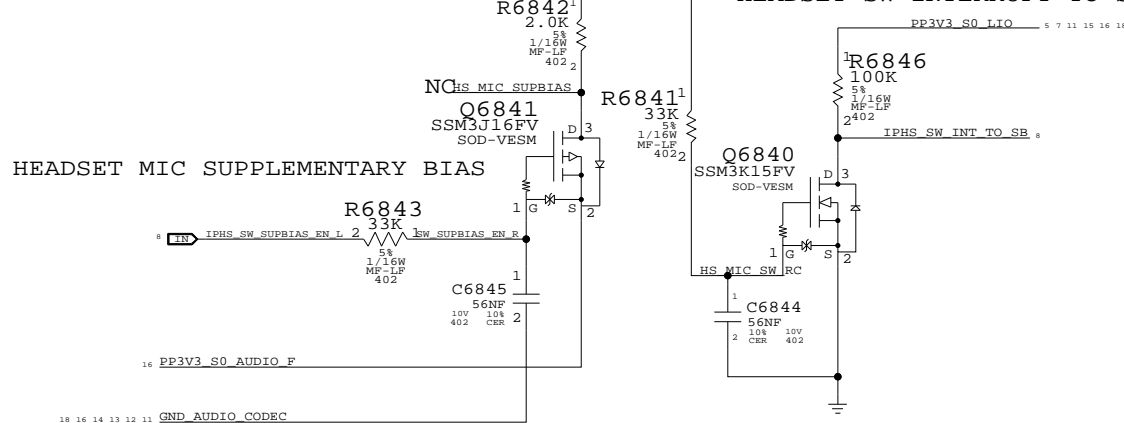

PORT B (BUILT-IN MIC)

PORT A DETECT (SPDIF DELEGATE)

PLACE L6800/C6800 CLOSE TO Q6800/01/02/03

PORT F (HEADSET MIC)

HEADSET SW INTERRUPT TO SOUTHBRIDGE

LINE_IN AMP SHUTDOWN CONTROL

AUDIO: JACK TRANSLATORS

SYNC_MASTER=M88_AUDIO SYNC_DATE=08/30/2007