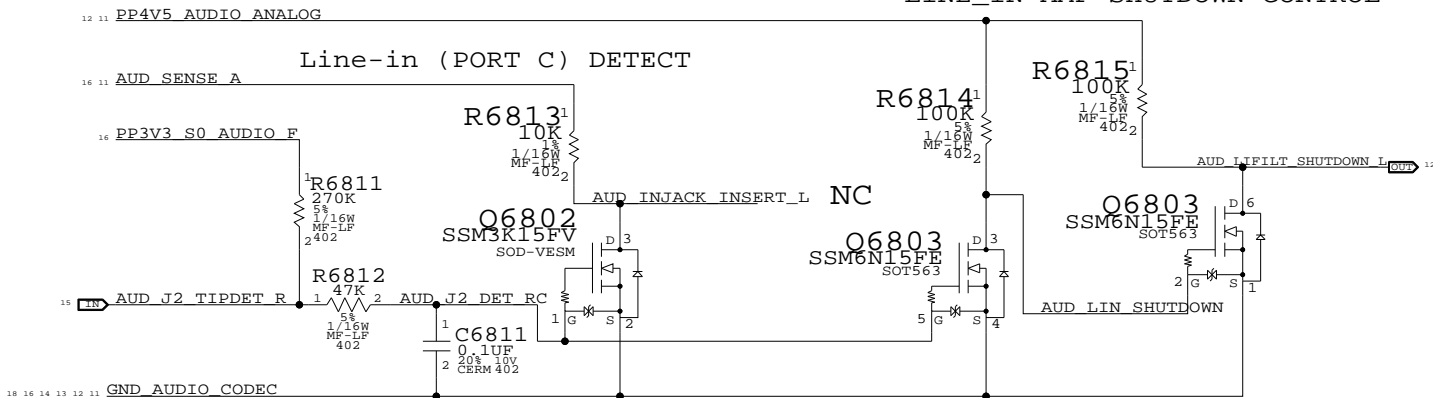

CODEC INPUT SIGNAL PATHS

FUNCTION	MIXER (INPUT)	CONVERTER	PIN COMPLEX	VREF	DET ASSIGNMENT
LINE IN	0X23 (35)	0X08 (08)	0X1A (26,C)	N/A	0X1A (26,C)
SPDIF IN	N/A	0X0A (10)	0X1F (31,SPDIFRX)	N/A	N/A
MIC (BUILT IN)	0X24 (36)	0X07 (07)	0X18 (24,B)	B (80%)	N/A
MIC (HEADSET)	0X24 (36)	0X07 (07)	0X19 (25,F)	F (80%)	SouthBridge

PORT B (BUILT-IN MIC)

PORT A DETECT (SPDIF DELEGATE)

PLACE L6800/C6800 CLOSE TO Q6800/01/02/03

PORT F (HEADSET MIC)

HEADSET SW INTERRUPT TO SOUTHBRIDGE

LINE_IN AMP SHUTDOWN CONTROL

AUDIO: JACK TRANSLATORS

SYNC_MASTER=M88_AUDIO SYNC_DATE=08/30/2007