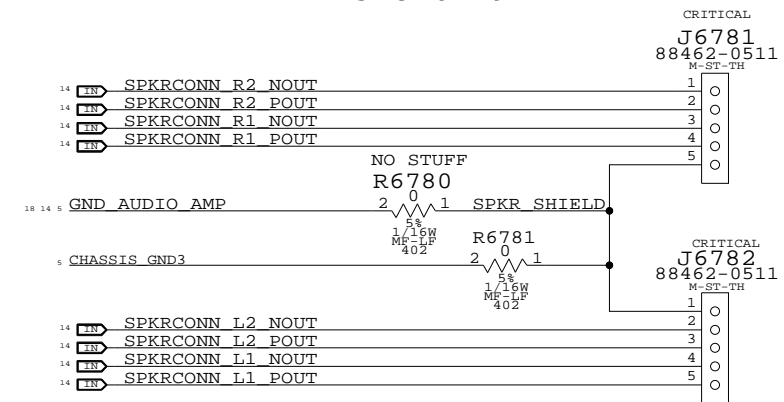

APPLE INC.	SIZE	DRAWING NUMBER	REV.
	D	051-7448	3.0.0
SCALE	SHT	14 OF 23	
NONE			

AUDIO JACK 1 LO/HP CONNECTOR, SPDIF TX

BUILT-IN MIC CONNECTOR
APN: 518-0230

18 16 15 11 7 5 PP3V3 S0 LIO
APN: 514-0493

SPEAKER CONNECTORS
APN: 518-0229