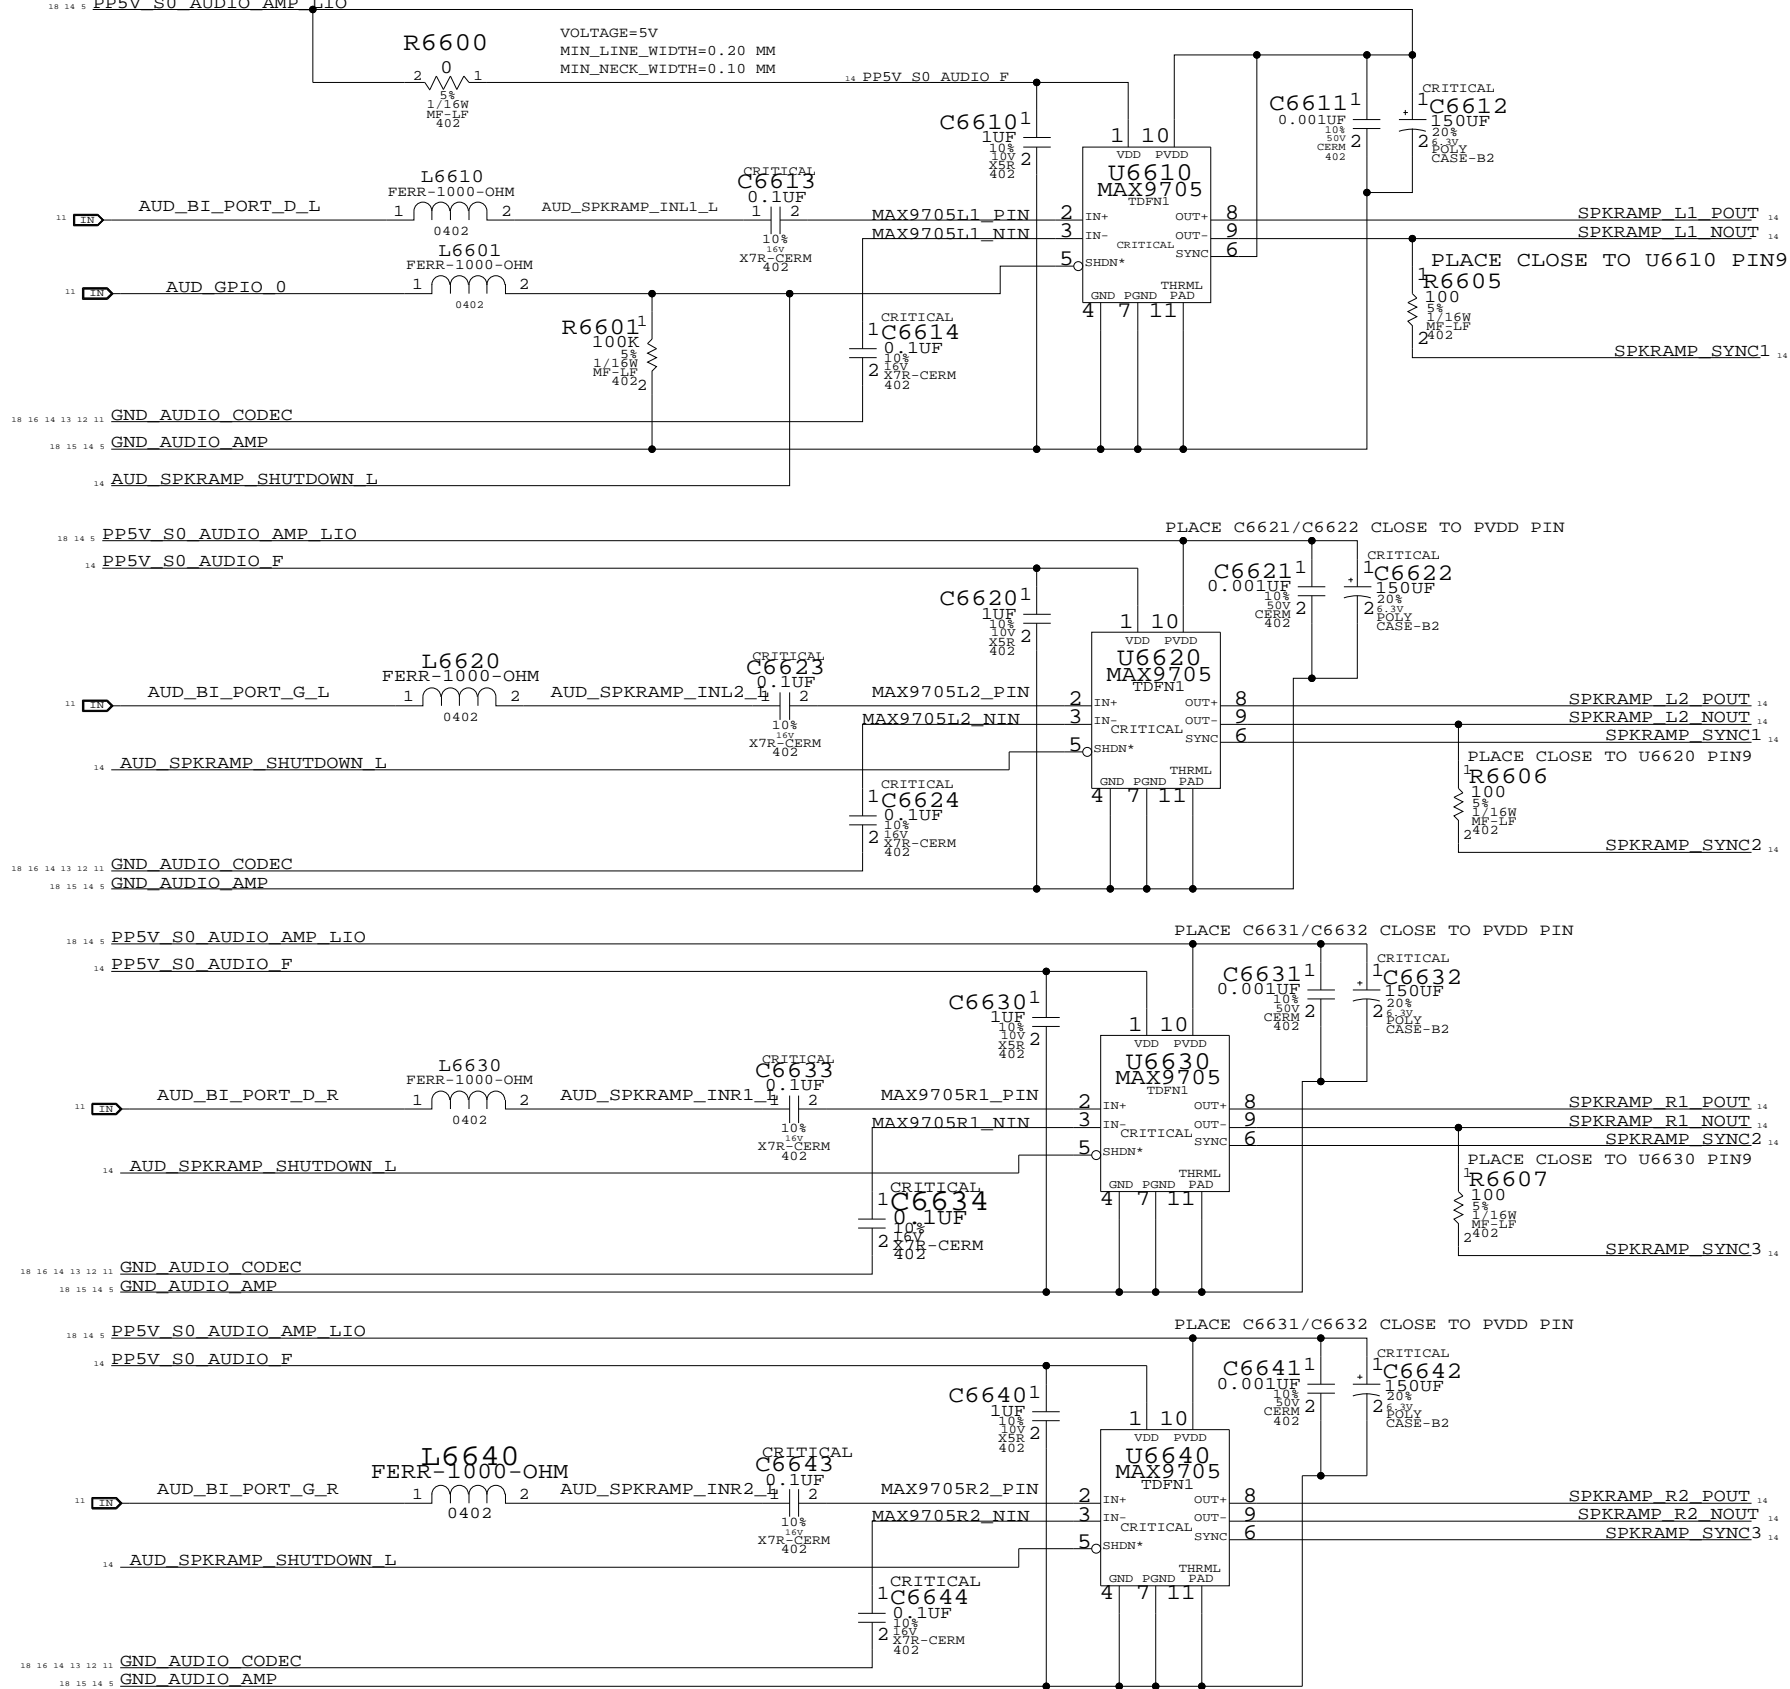

2X MONO SPEAKER AMPLIFIERS (MAX9705B) GAIN = 12DB 79HZ < FC < 132HZ
APN: 353S1595 TURN ON TIME: 30MS, TURN ON DELAY: 60MS

VOLTAGE=5V
MIN_LINE_WIDTH=0.60 MM
MIN_NECK_WIDTH=0.10 MM

PLACE C6611/C6612 CLOSE TO PVDD PIN

FANCY SPEAKER TESTPOINTS

AUDIO: SPEAKER AMP
SYNC_MASTER=M88_AUDIO SYNC_DATE=08/30/2007
NOTICE OF PROPRIETARY PROPERTY
THE INFORMATION CONTAINED HEREIN IS THE PROPRIETARY PROPERTY OF APPLE COMPUTER, INC. THE POSSESSOR AGREES TO THE FOLLOWING
I TO MAINTAIN THE DOCUMENT IN CONFIDENCE
II NOT TO REPRODUCE OR COPY IT
III NOT TO REVEAL OR PUBLISH IN WHOLE OR PART

APPLE INC.	SIZE	DRAWING NUMBER	REV.
	D	051-7448	3.0.0
SCALE	SHT	14 OF 23	
NONE