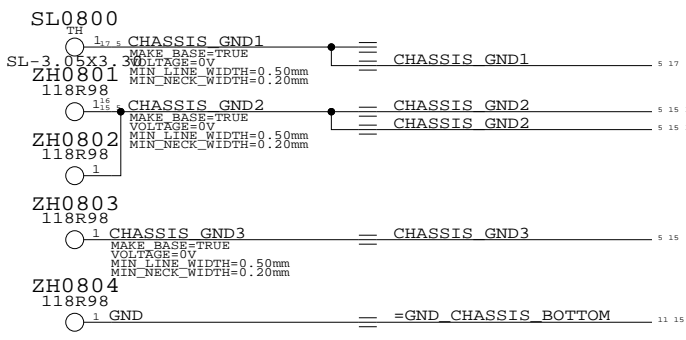

POWER & GROUNDS

AUDIO POWER & GROUNDS

PCI-E EXPRESS CARD 34

PCI-E MINICARD

USB

SMBUS

Aliases

SYNC_MASTER=(MASTER) SYNC_DATE=(MASTER)

NOTICE OF PROPRIETARY PROPERTY

THE INFORMATION CONTAINED HEREIN IS THE PROPRIETARY PROPERTY OF APPLE COMPUTER, INC. THE POSSESSOR AGREES TO THE FOLLOWING

I TO MAINTAIN THE DOCUMENT IN CONFIDENCE

II NOT TO REPRODUCE OR COPY IT

III NOT TO REVEAL OR PUBLISH IN WHOLE OR PART

APPLE INC.

SIZE	DRAWING NUMBER	REV.
D	051-7448	3.0.0
SCALE	SHT	OF
NONE	5	23