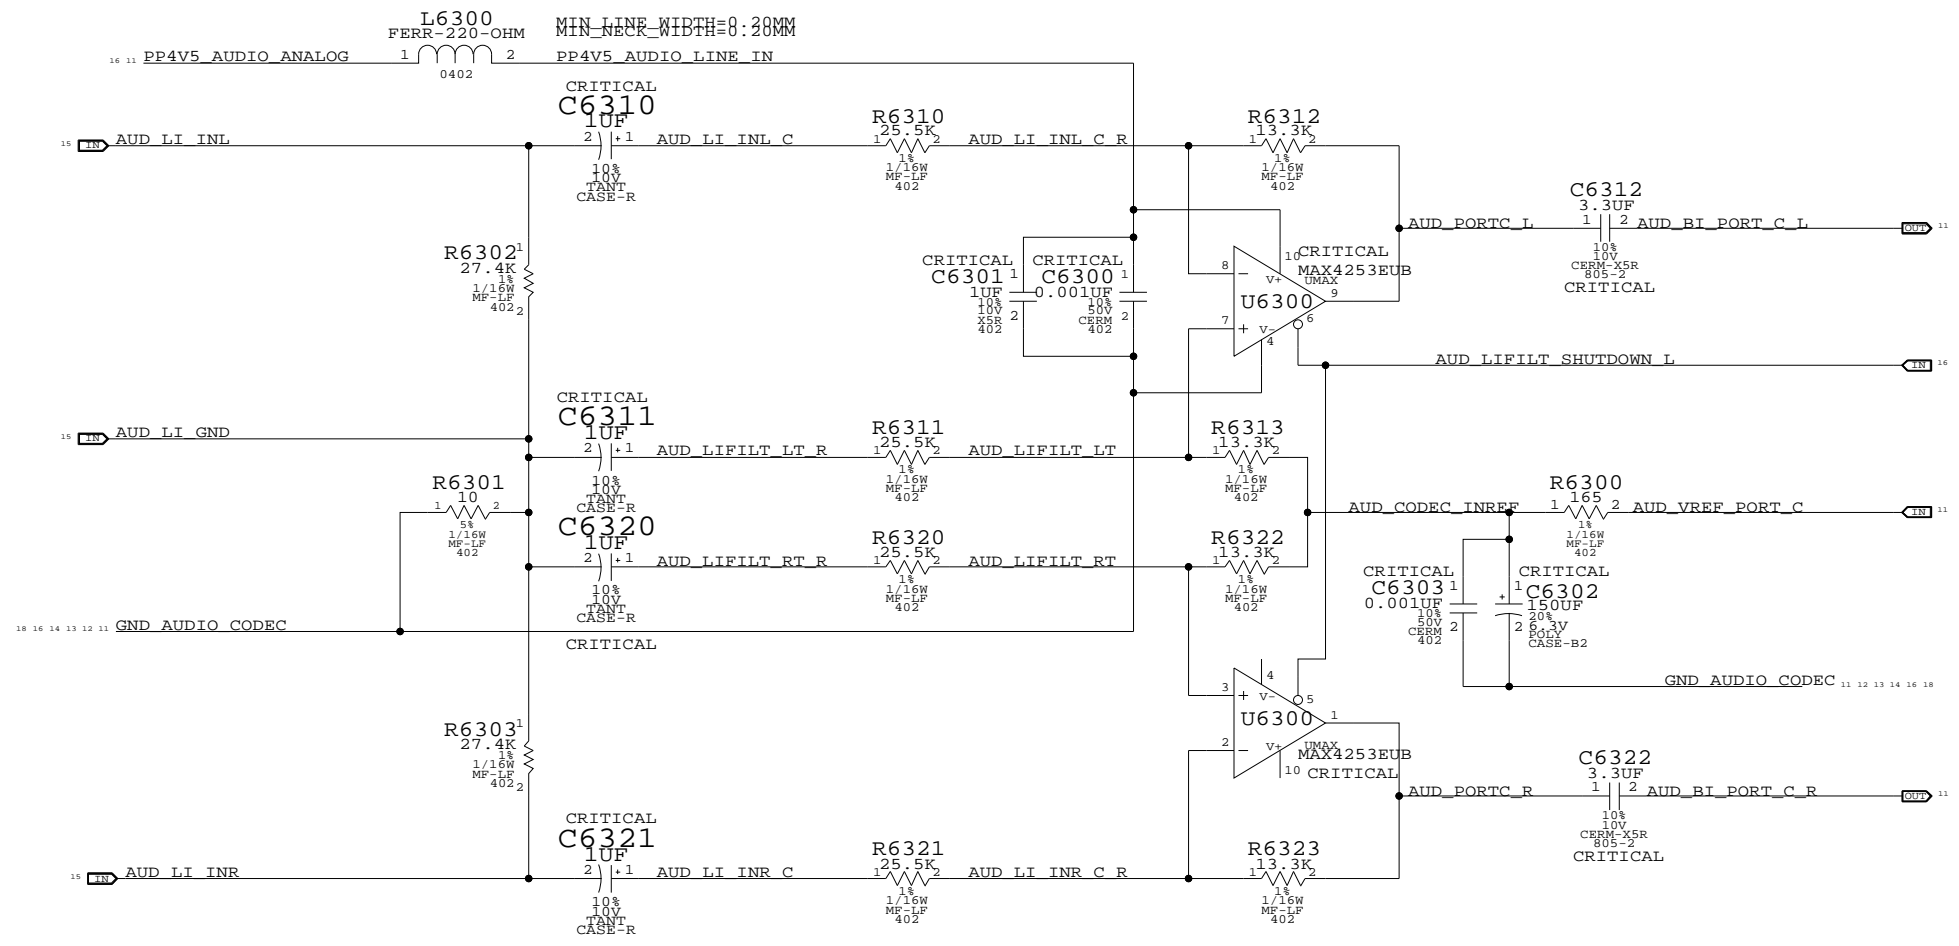

I TO MAINTAIN THE DOCUMENT IN CONFIDENCE

II NOT TO REPRODUCE OR COPY IT

III NOT TO REVEAL OR PUBLISH IN WHOLE OR PART

APPLE INC.	SIZE D	DRAWING NUMBER 051-7448	REV. 3.0.0
	SCALE NONE	SHEET 11 OF 23	

Pseudo-Diff Line-In Filter
 GAIN = -5.4DB AV = 0.52
 FC = 6.24 HZ