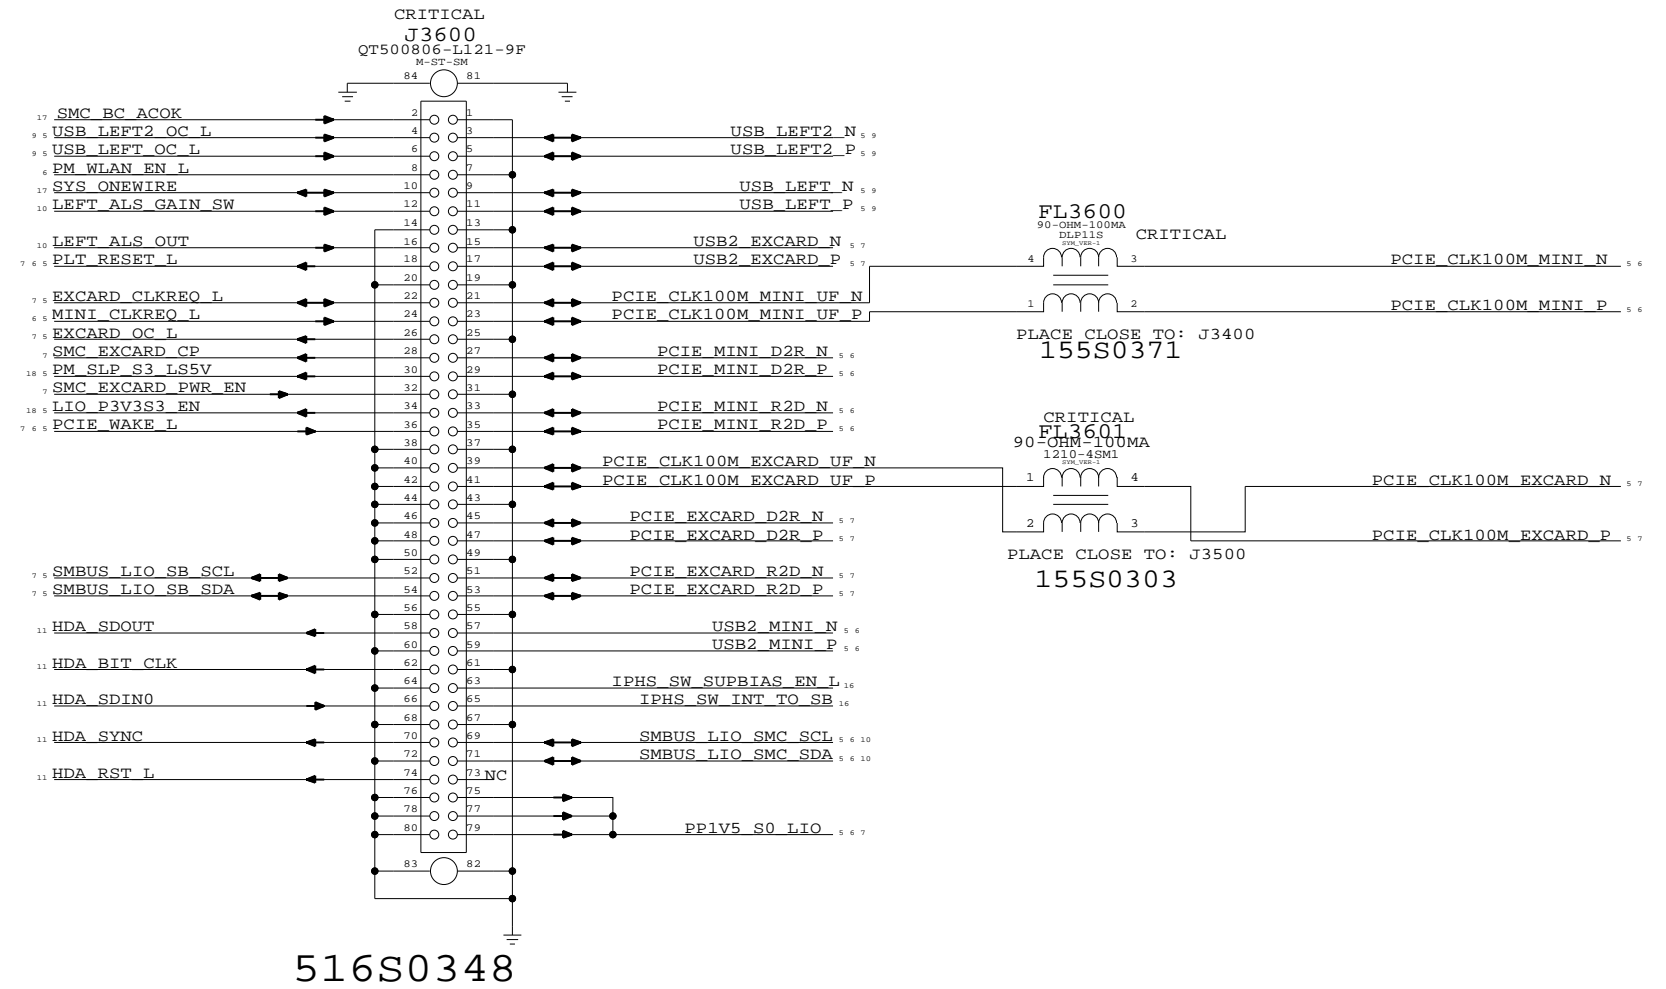

APPLE INC.

SIZE	DRAWING NUMBER	REV.
D	051-7448	3.0.0
SCALE	SHT	OF
NONE	7	23

Left I/O Board Connector

MLB I/O Board Connector

SYNC_MASTER=(MASTER) SYNC_DATE=(MASTER)

NOTICE OF PROPRIETARY PROPERTY

THE INFORMATION CONTAINED HEREIN IS THE PROPRIETARY PROPERTY OF APPLE COMPUTER, INC. THE POSSESSOR AGREES TO THE FOLLOWING
 I TO MAINTAIN THE DOCUMENT IN CONFIDENCE
 II NOT TO REPRODUCE OR COPY IT
 III NOT TO REVEAL OR PUBLISH IN WHOLE OR PART