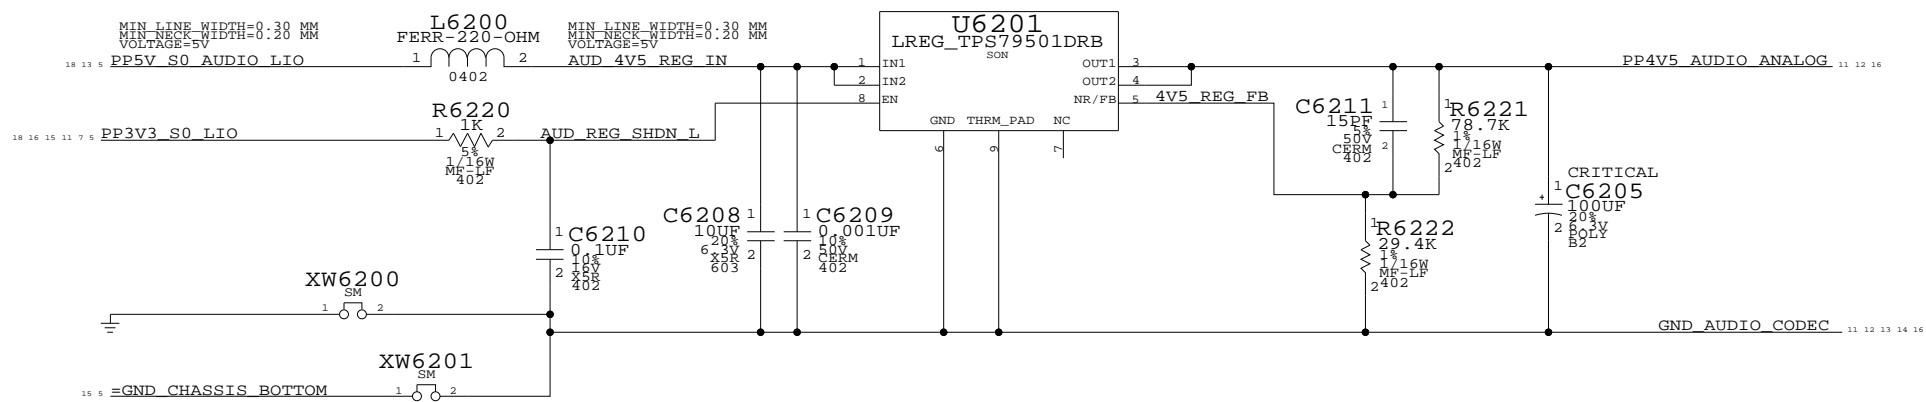

AUDIO 4.5V REGULATOR

APPLE P/N 353S1576

AUDIO:CODEC

SYNC_MASTER=M88_AUDIO   SYNC_DATE=08/30/2007

NOTICE OF PROPRIETARY PROPERTY

THE INFORMATION CONTAINED HEREIN IS THE PROPRIETARY PROPERTY OF APPLE COMPUTER, INC. THE POSSESSOR AGREES TO THE FOLLOWING

I TO MAINTAIN THE DOCUMENT IN CONFIDENCE

II NOT TO REPRODUCE OR COPY IT

III NOT TO REVEAL OR PUBLISH IN WHOLE OR PART

APPLE INC.	SIZE D	DRAWING NUMBER 051-7448	REV. 3.0.0
	SCALE NONE	SHEET 11 OF 23