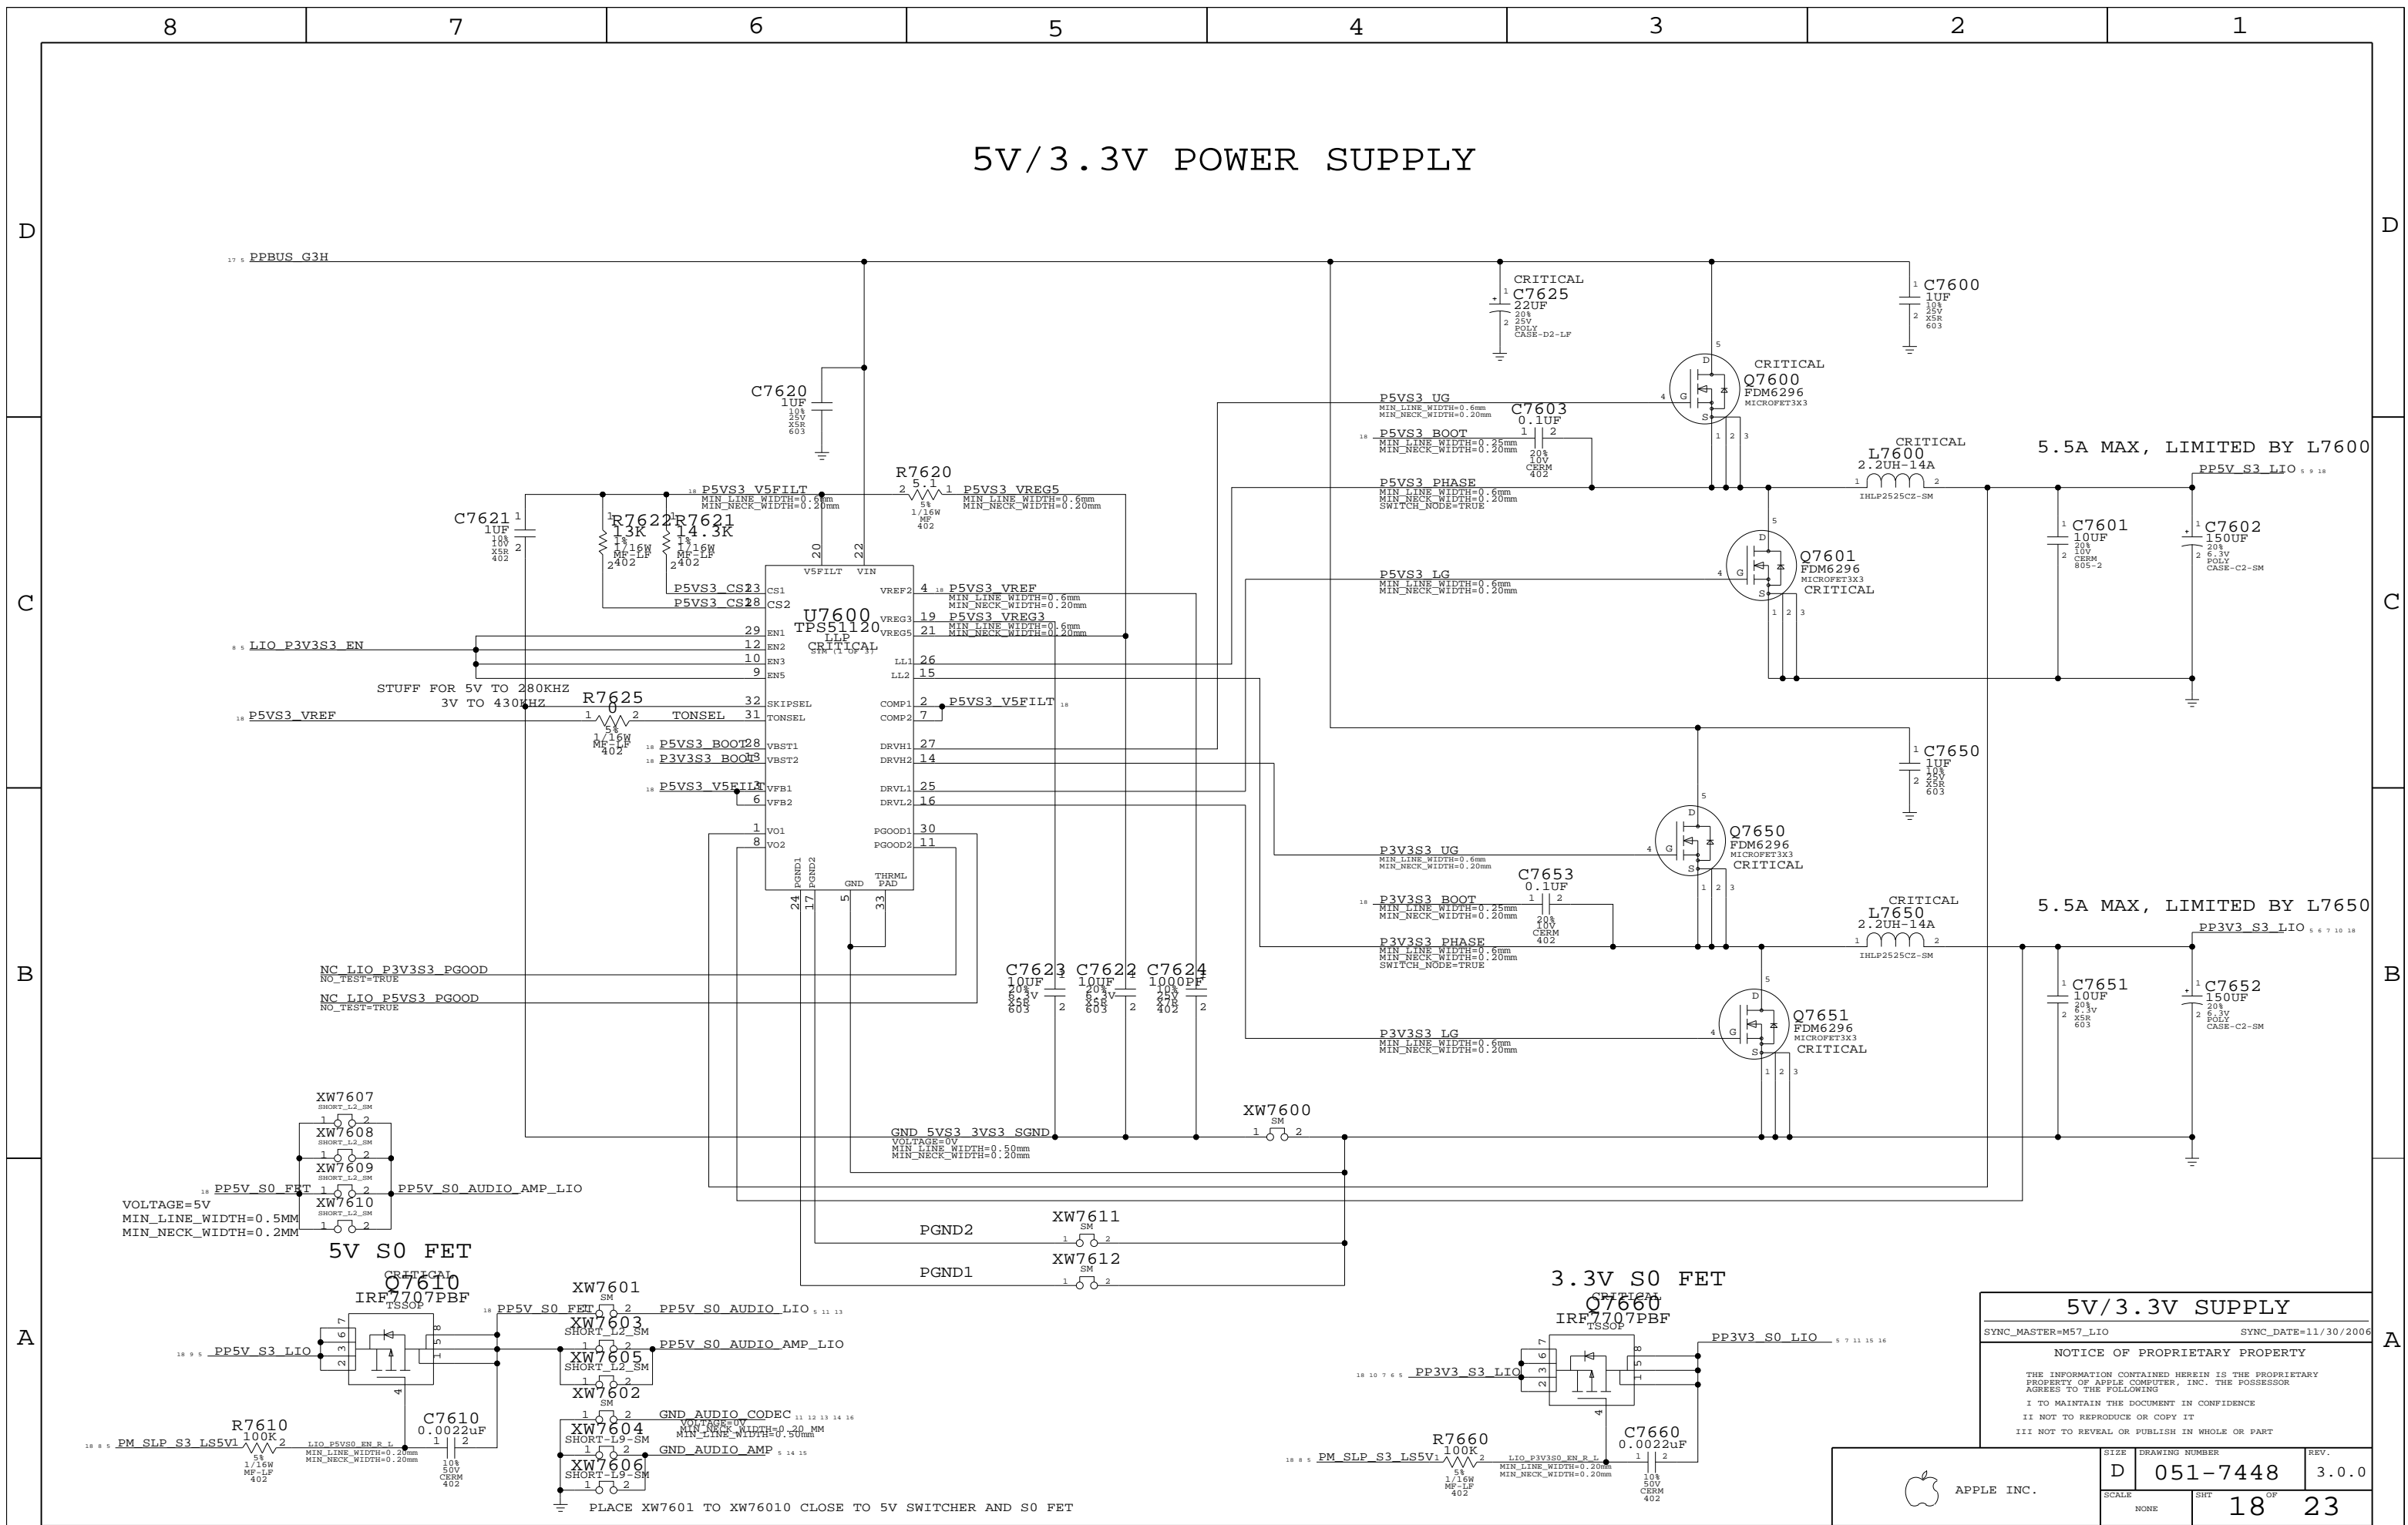

APPLE INC.	SIZE	DRAWING NUMBER	REV.
	D	051-7448	3.0.0
SCALE	NONE	SHT	17 OF 23

5V/3.3V POWER SUPPLY

5V/3.3V SUPPLY

SYNC_MASTER=M57_LIO SYNC_DATE=11/30/2006

NOTICE OF PROPRIETARY PROPERTY

THE INFORMATION CONTAINED HEREIN IS THE PROPRIETARY PROPERTY OF APPLE COMPUTER, INC. THE POSSESSOR AGREES TO THE FOLLOWING: