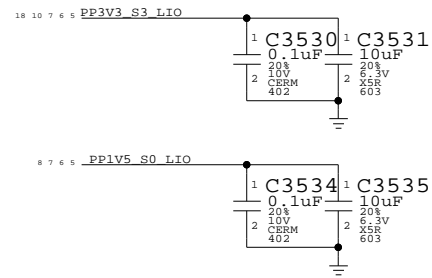

APPLE INC.	SIZE	DRAWING NUMBER	REV.
	D	051-7448	3.0.0
SCALE	SHT 6 OF 23		
NONE			

EXPRESSCARD/34 TOP MOUNT CONNECTOR

CARD CAGE CONNECTOR
CRITICAL
J3500
237-5300703903-2
P-RF-SM

INPUT DECOUPLING

OUTPUT DECOUPLING