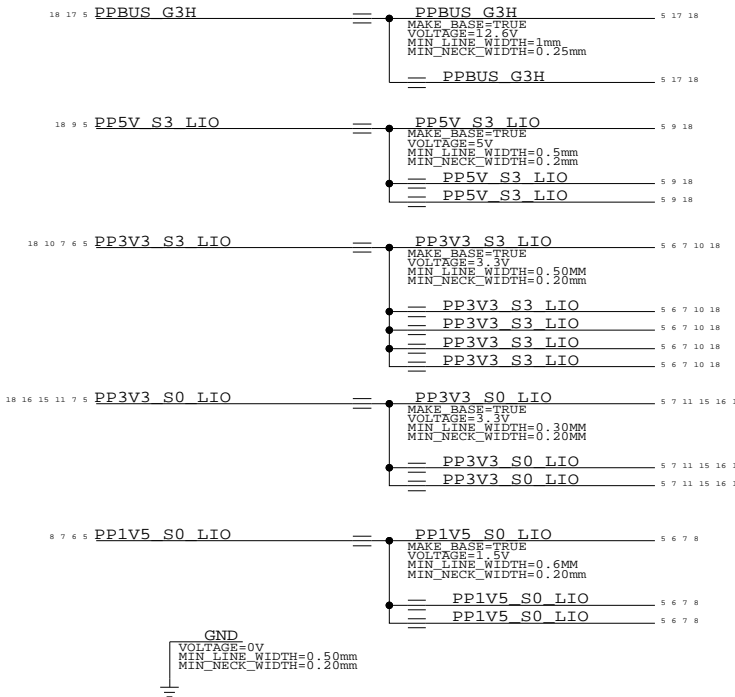

POWER & GROUNDS

AUDIO POWER & GROUNDS