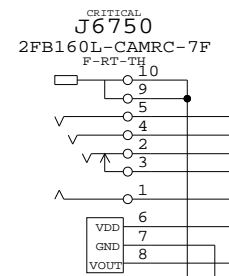

AUDIO JACK 2 LINE IN CONNECTOR, SPDIF RX

AUDIO SHIELD
(FILLED SHAPE)

18 16 15 11 7 5 PP3V3 S0 LIO
APN: 514-0407

AUDIO: JACKS
SYNC_MASTER=M88_AUDIO SYNC_DATE=08/30/2007
NOTICE OF PROPRIETARY PROPERTY
THE INFORMATION CONTAINED HEREIN IS THE PROPRIETARY PROPERTY OF APPLE COMPUTER, INC. THE POSSESSOR AGREES TO THE FOLLOWING
I TO MAINTAIN THE DOCUMENT IN CONFIDENCE
II NOT TO REPRODUCE OR COPY IT
III NOT TO REVEAL OR PUBLISH IN WHOLE OR PART

APPLE INC.	SIZE	DRAWING NUMBER	REV.
	D	051-7448	3.0.0
SCALE		SHT	
NONE		15 OF 23