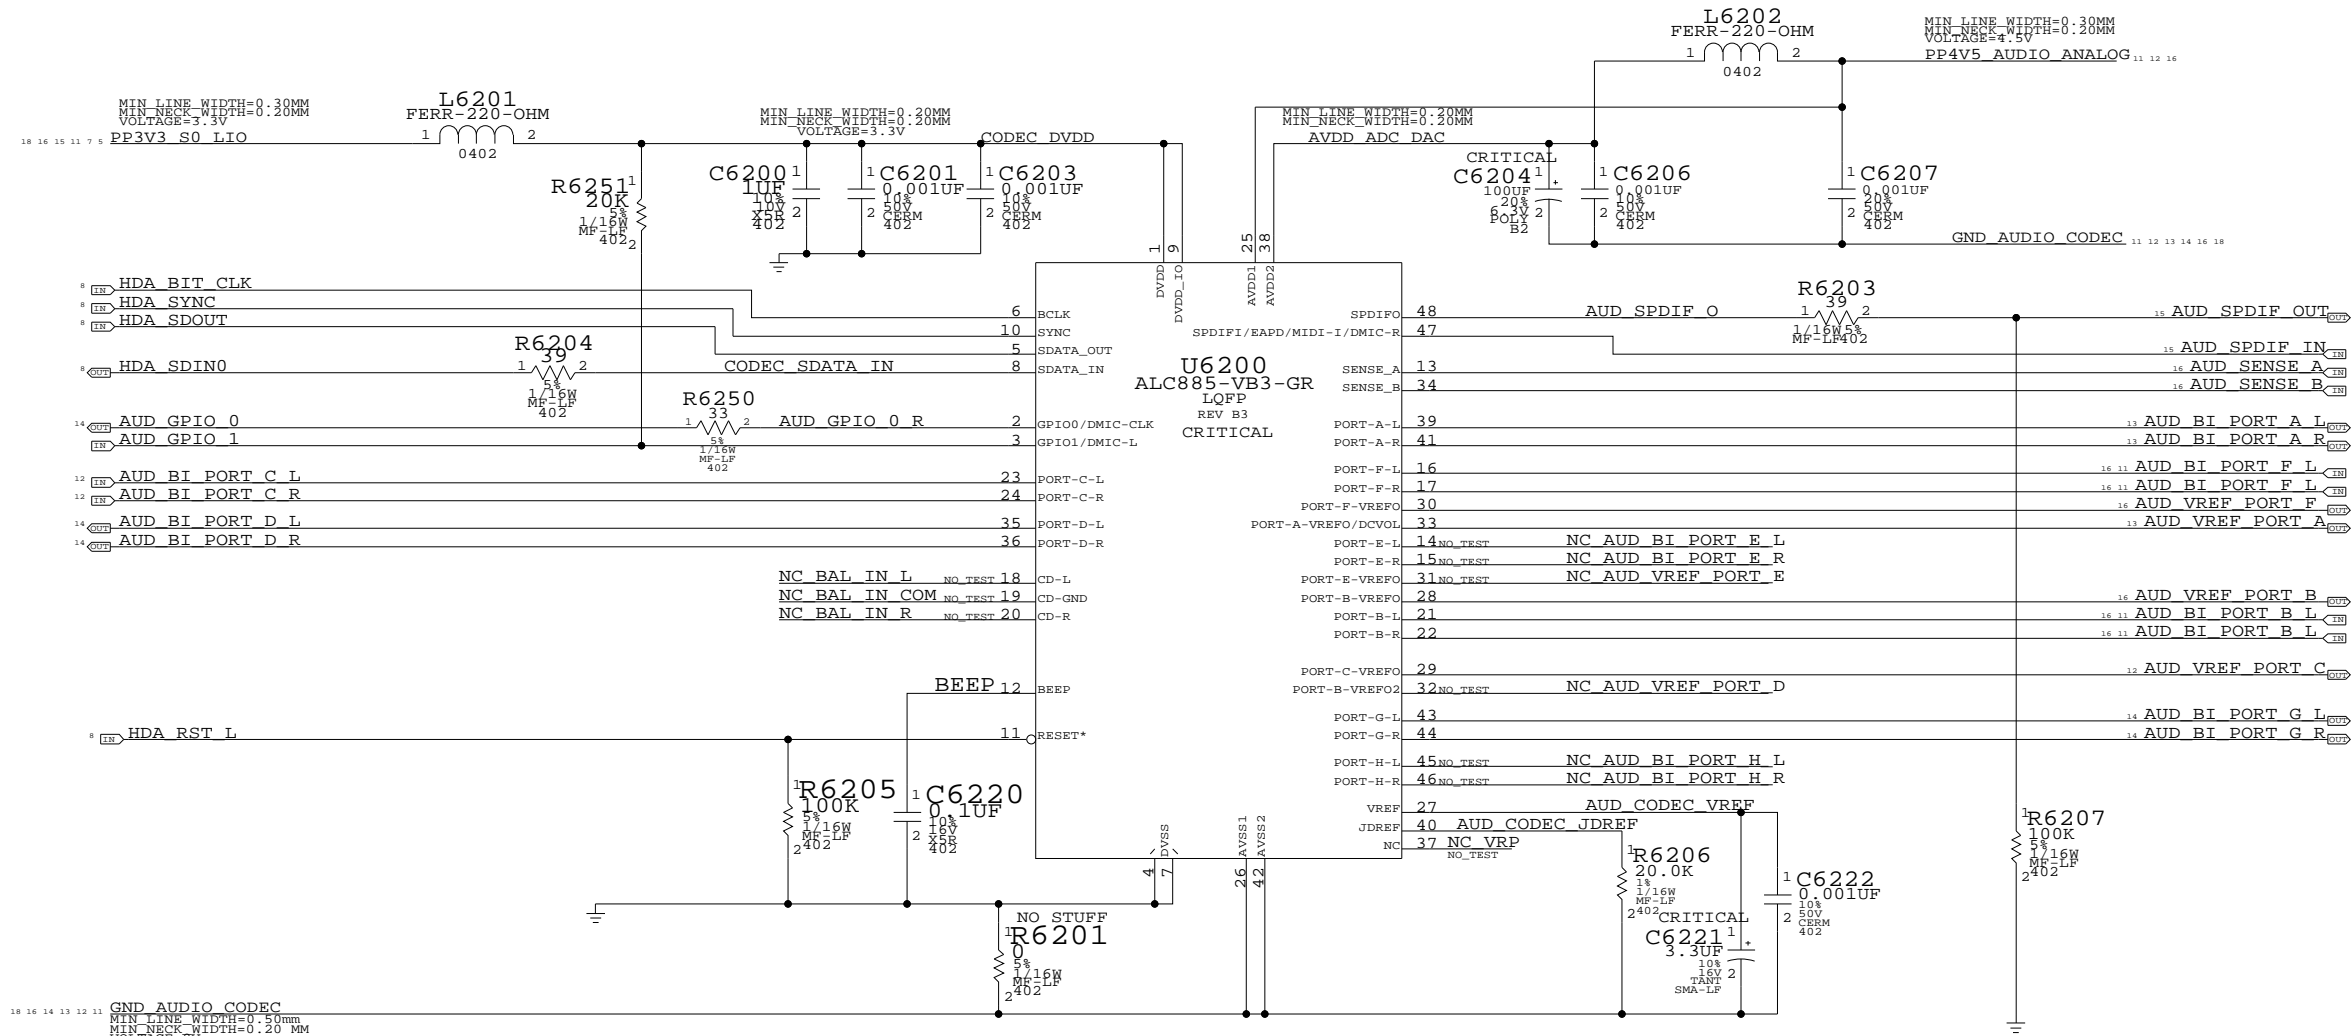

AUDIO CODEC

APPLE P/N 353S1527