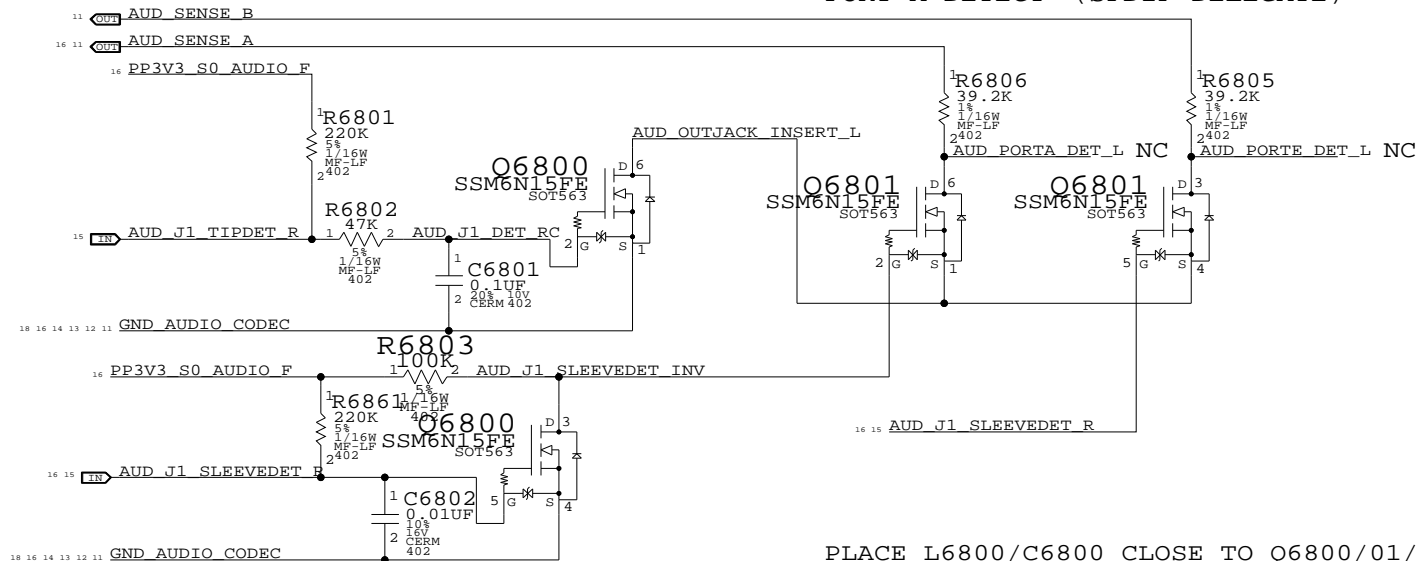

PORT A DETECT (SPDIF DELEGATE)

PLACE L6800/C6800 CLOSE TO Q6800/01/02/03