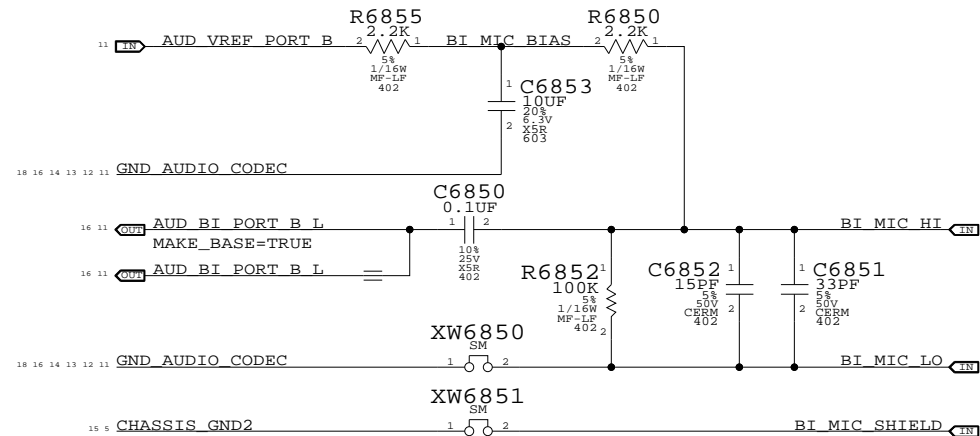

CODEC OUTPUT SIGNAL PATHS

FUNCTION	VOLUME	CONVERTER	PIN COMPLEX	MUTE CONTROL	DET ASSIGNMENT
HP/LINE OUT	0X0F (15)	0X05 (05)	0X15 (21,A)	VREF A (21)	0X15 (21,A)
SPEAKER 1	0X26 (38)	0X25 (37)	0X14 (20,D)	GPIO_0	N/A
SPEAKER 2	0X04 (14)	0X04 (04)	0X16 (22,G)	GPIO_0	N/A
SPDIF OUT	N/A	0X06 (06)	0X1E (30,SPDIFTX)	N/A	0X1B (27,E)

CODEC INPUT SIGNAL PATHS

FUNCTION	MIXER (INPUT)	CONVERTER	PIN COMPLEX	VREF	DET ASSIGNMENT
LINE IN	0X23 (35)	0X08 (08)	0X1A (26,C)	N/A	0X1A (26,C)
SPDIF IN	N/A	0X0A (10)	0X1F (31,SPDIFRX)	N/A	N/A
MIC (BUILT IN)	0X24 (36)	0X07 (07)	0X18 (24,B)	B (80%)	N/A
MIC (HEADSET)	0X24 (36)	0X07 (07)	0X19 (25,F)	F (80%)	SouthBridge

PORT B (BUILT-IN MIC)