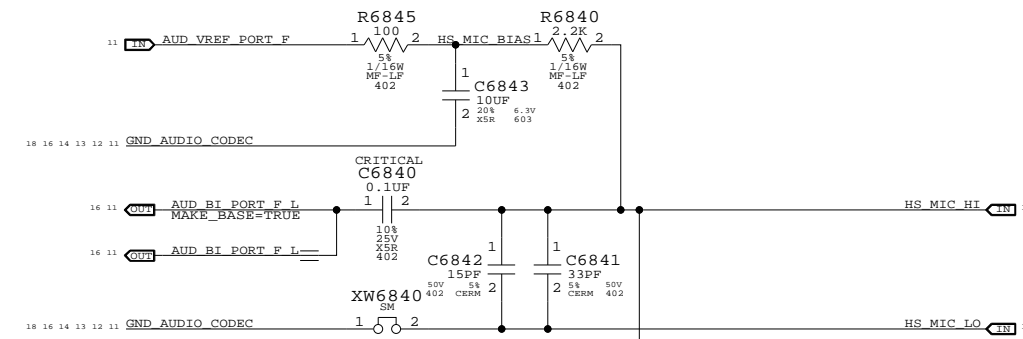

PORT B (BUILT-IN MIC)

PORT A DETECT (SPDIF DELEGATE)

PLACE L6800/C6800 CLOSE TO Q6800/01/02/03

PORT F (HEADSET MIC)

HEADSET SW INTERRUPT TO SOUTHBRIDGE

LINE_IN AMP SHUTDOWN CONTROL

AUDIO: JACK TRANSLATORS

SYNC_MASTER=M88_AUDIO SYNC_DATE=08/30/2007