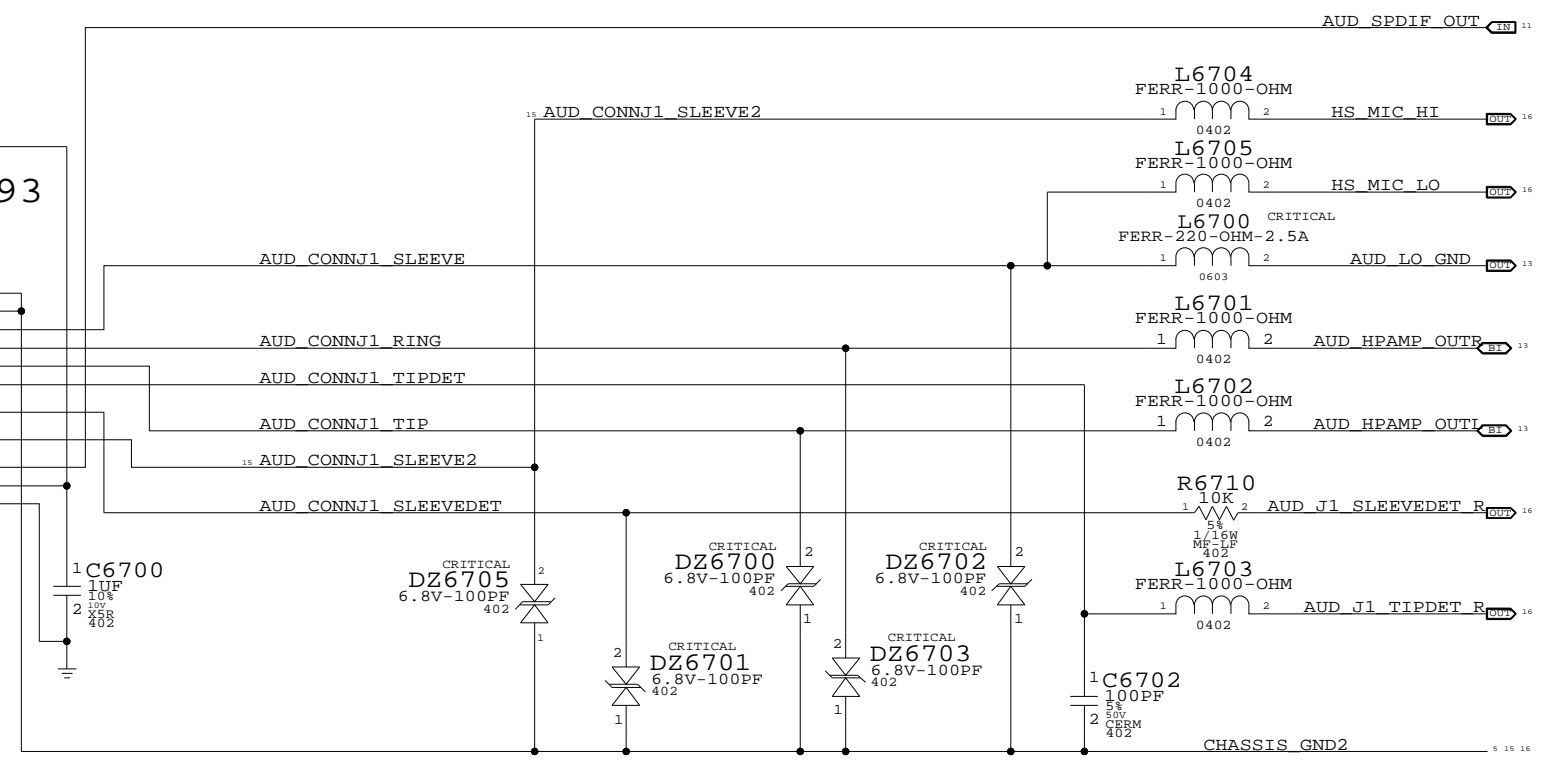

AUDIO JACK 1 LO/HP CONNECTOR, SPDIF TX

BUILT-IN MIC CONNECTOR
APN: 518-0230

18 16 15 11 7 5 PP3V3 S0 LIO
APN: 514-0493