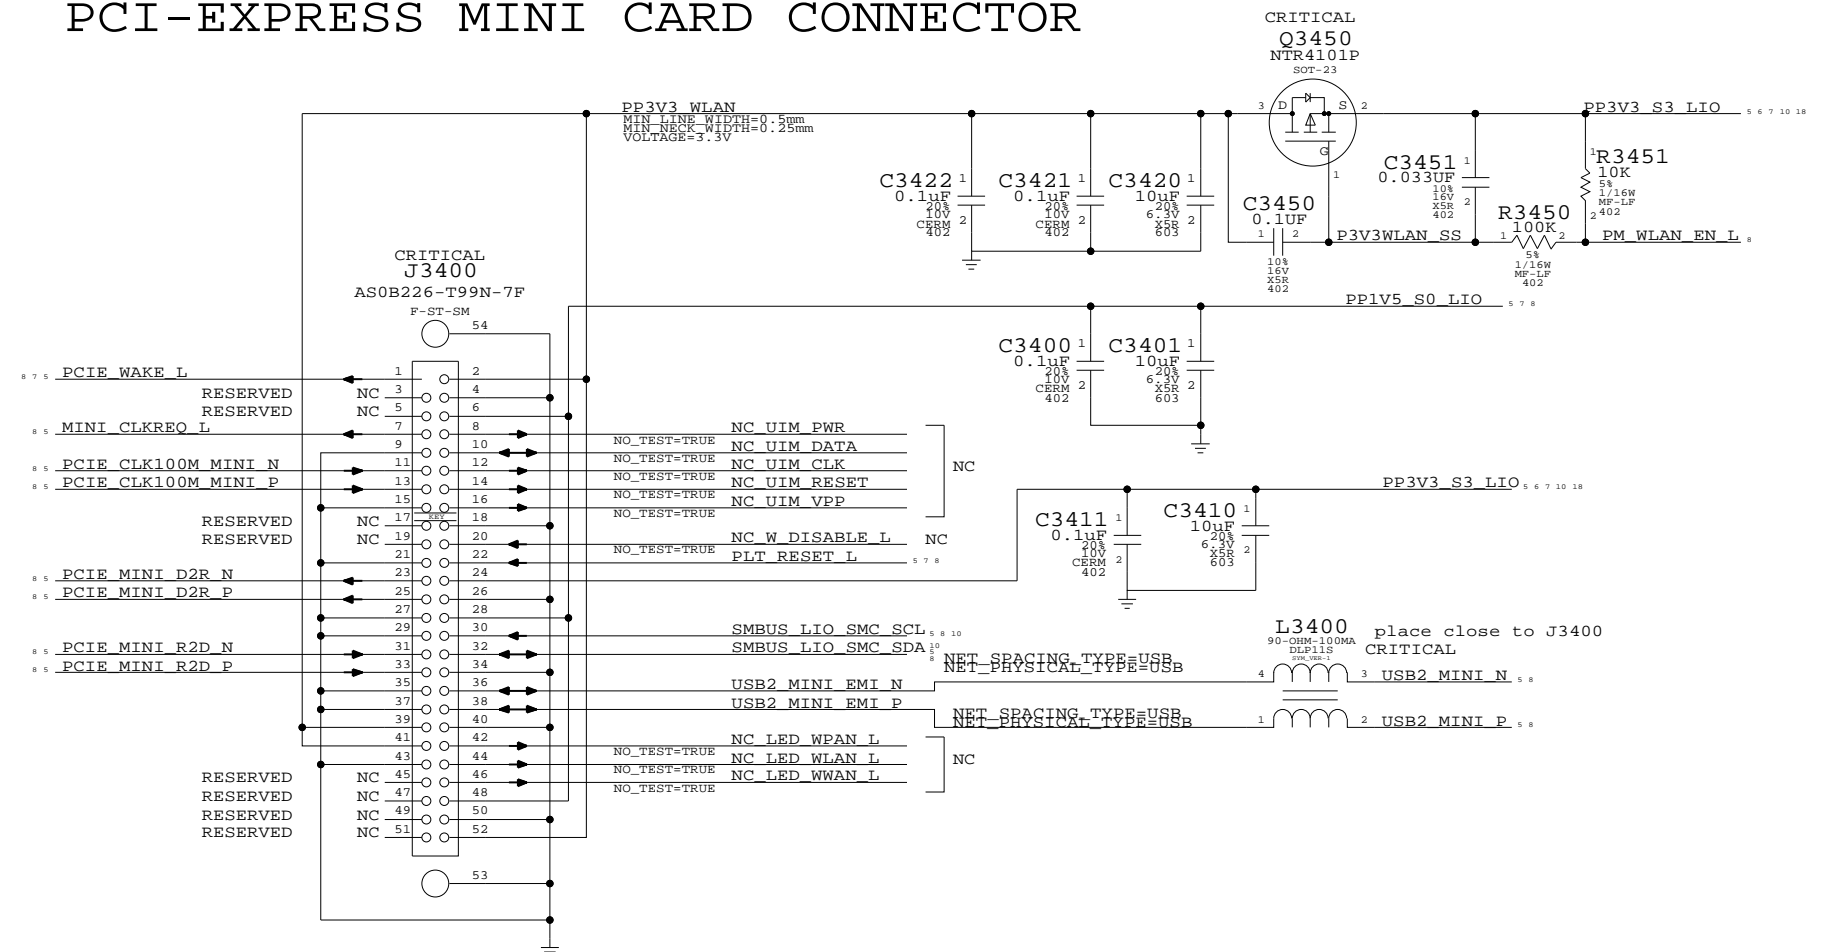

PCI-EXPRESS MINI CARD CONNECTOR

PCI-E MiniCard Connector

SYNC_MASTER=M75_LIO SYNC_DATE=04/10/2007

NOTICE OF PROPRIETARY PROPERTY

THE INFORMATION CONTAINED HEREIN IS THE PROPRIETARY PROPERTY OF APPLE COMPUTER, INC. THE POSSESSOR AGREES TO THE FOLLOWING
I TO MAINTAIN THE DOCUMENT IN CONFIDENCE
II NOT TO REPRODUCE OR COPY IT
III NOT TO REVEAL OR PUBLISH IN WHOLE OR PART

APPLE INC.	SIZE	DRAWING NUMBER	REV.
	D	051-7448	3.0.0
SCALE	SHT 6 OF 23		
NONE