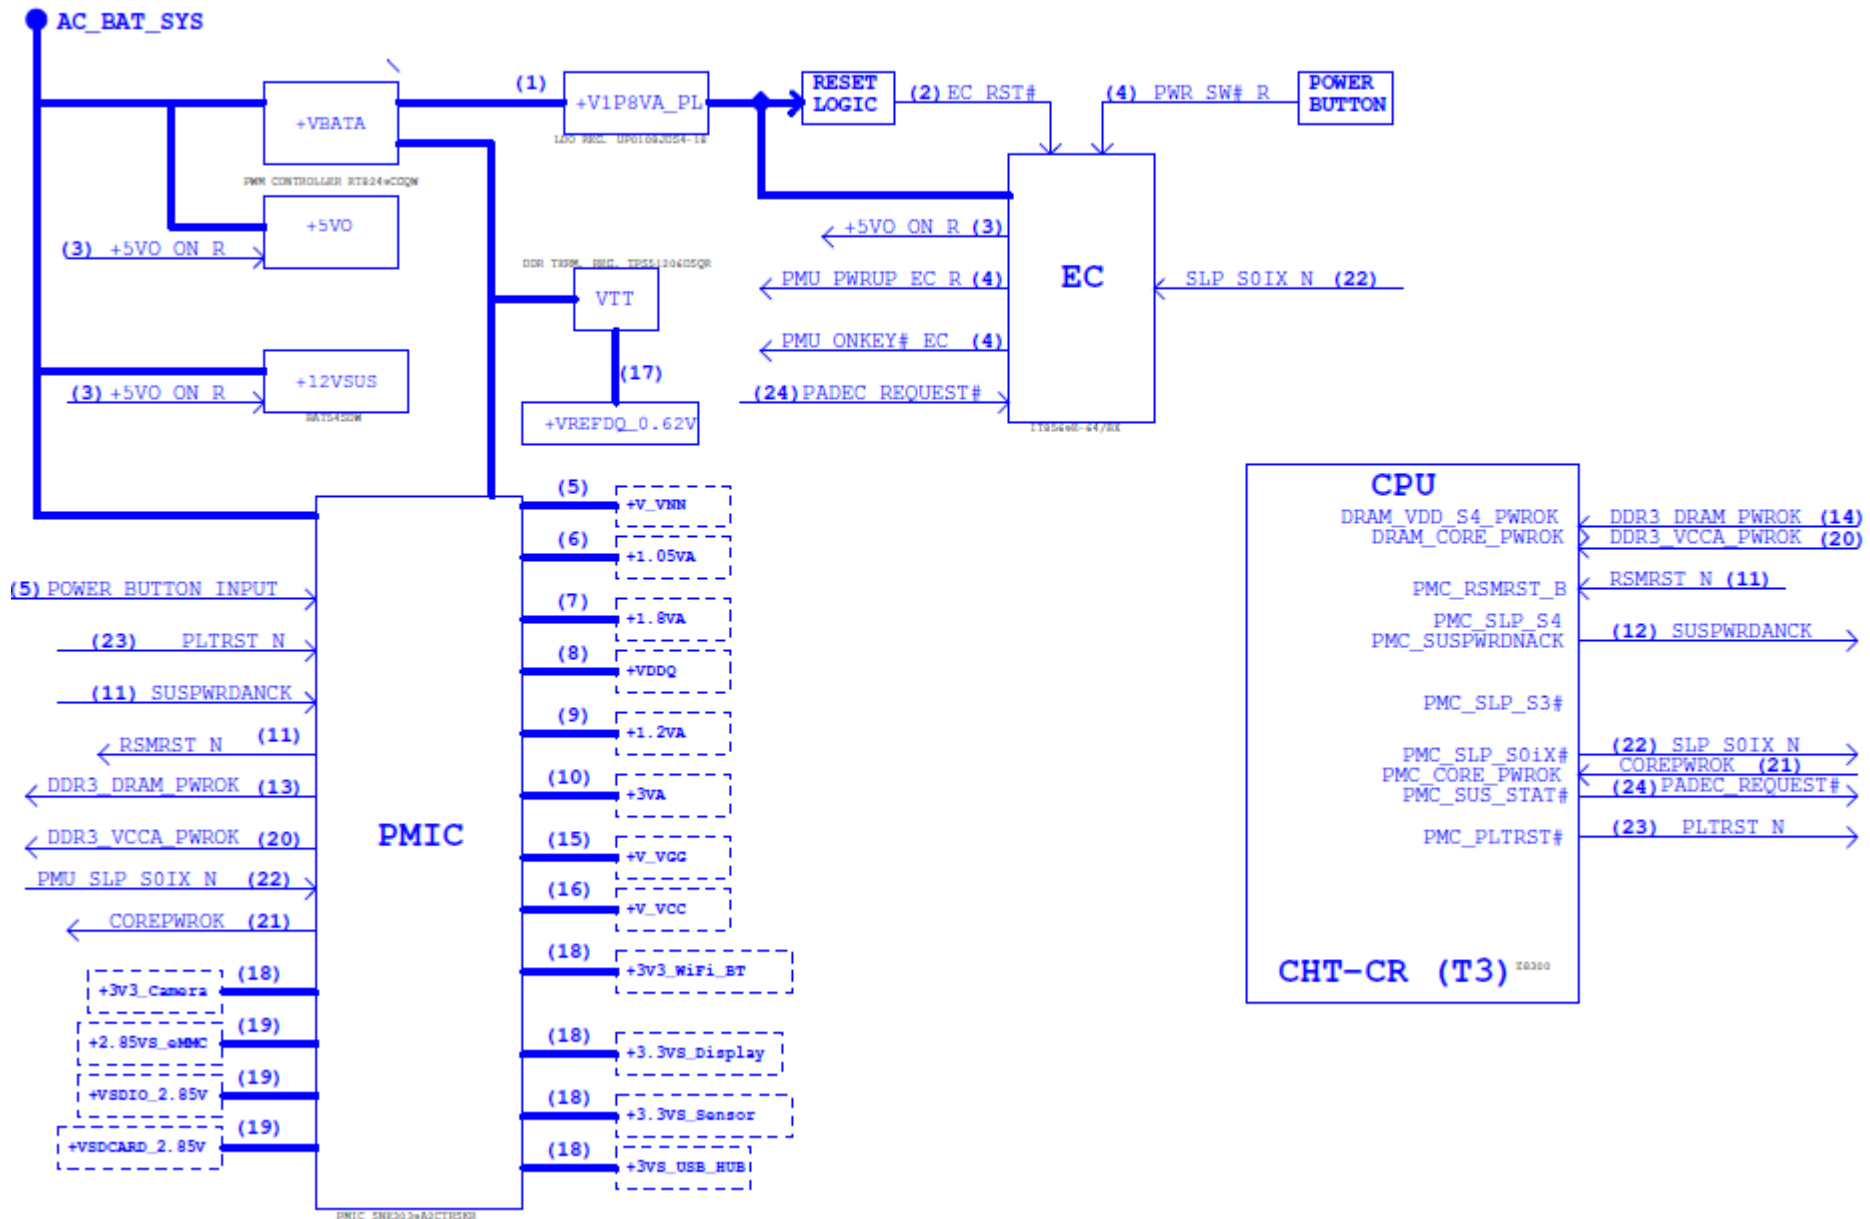

BLOCK DIAGRAM

E200HA Block Diagram

POWER FLOW

E200HA Power Map

POWER ON SEQUENCE

AC-IN Mode

E200HA Power On Sequence Diagram

Signal Measure Point-Bottom

Signal Measure Point-Top