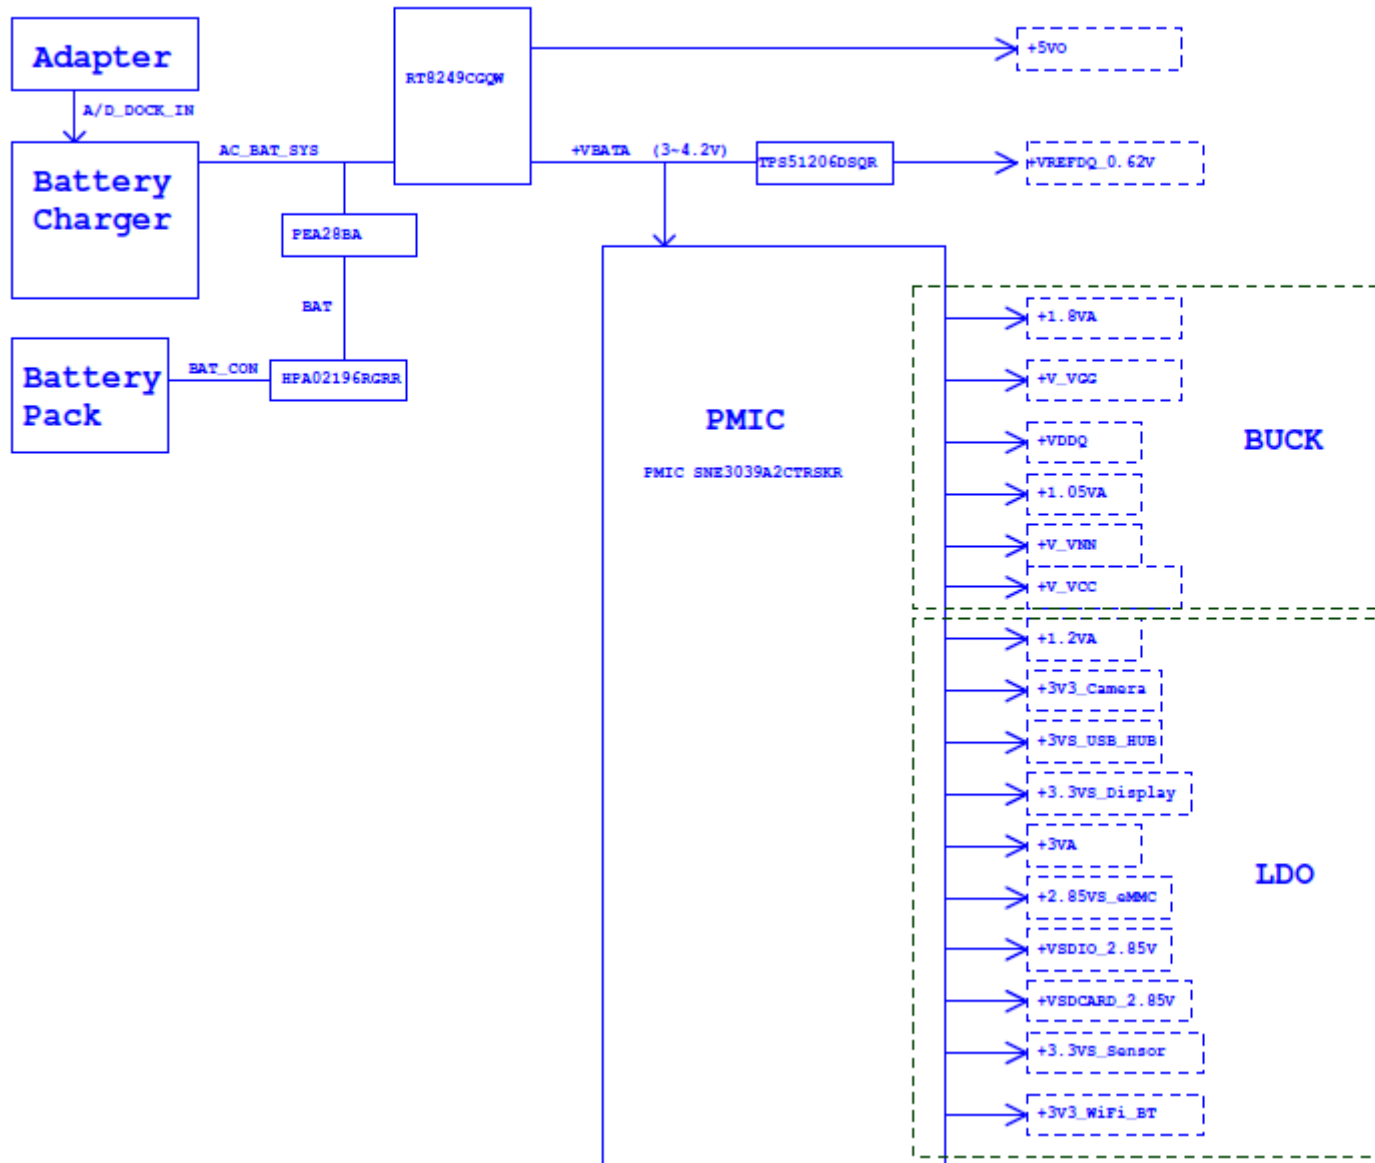

BLOCK DIAGRAM

E200HA Block Diagram

POWER FLOW

E200HA Power Map

POWER ON SEQUENCE

AC-IN Mode

E200HA Power On Sequence Diagram

Signal Measure Point-Bottom

Signal Measure Point-Top