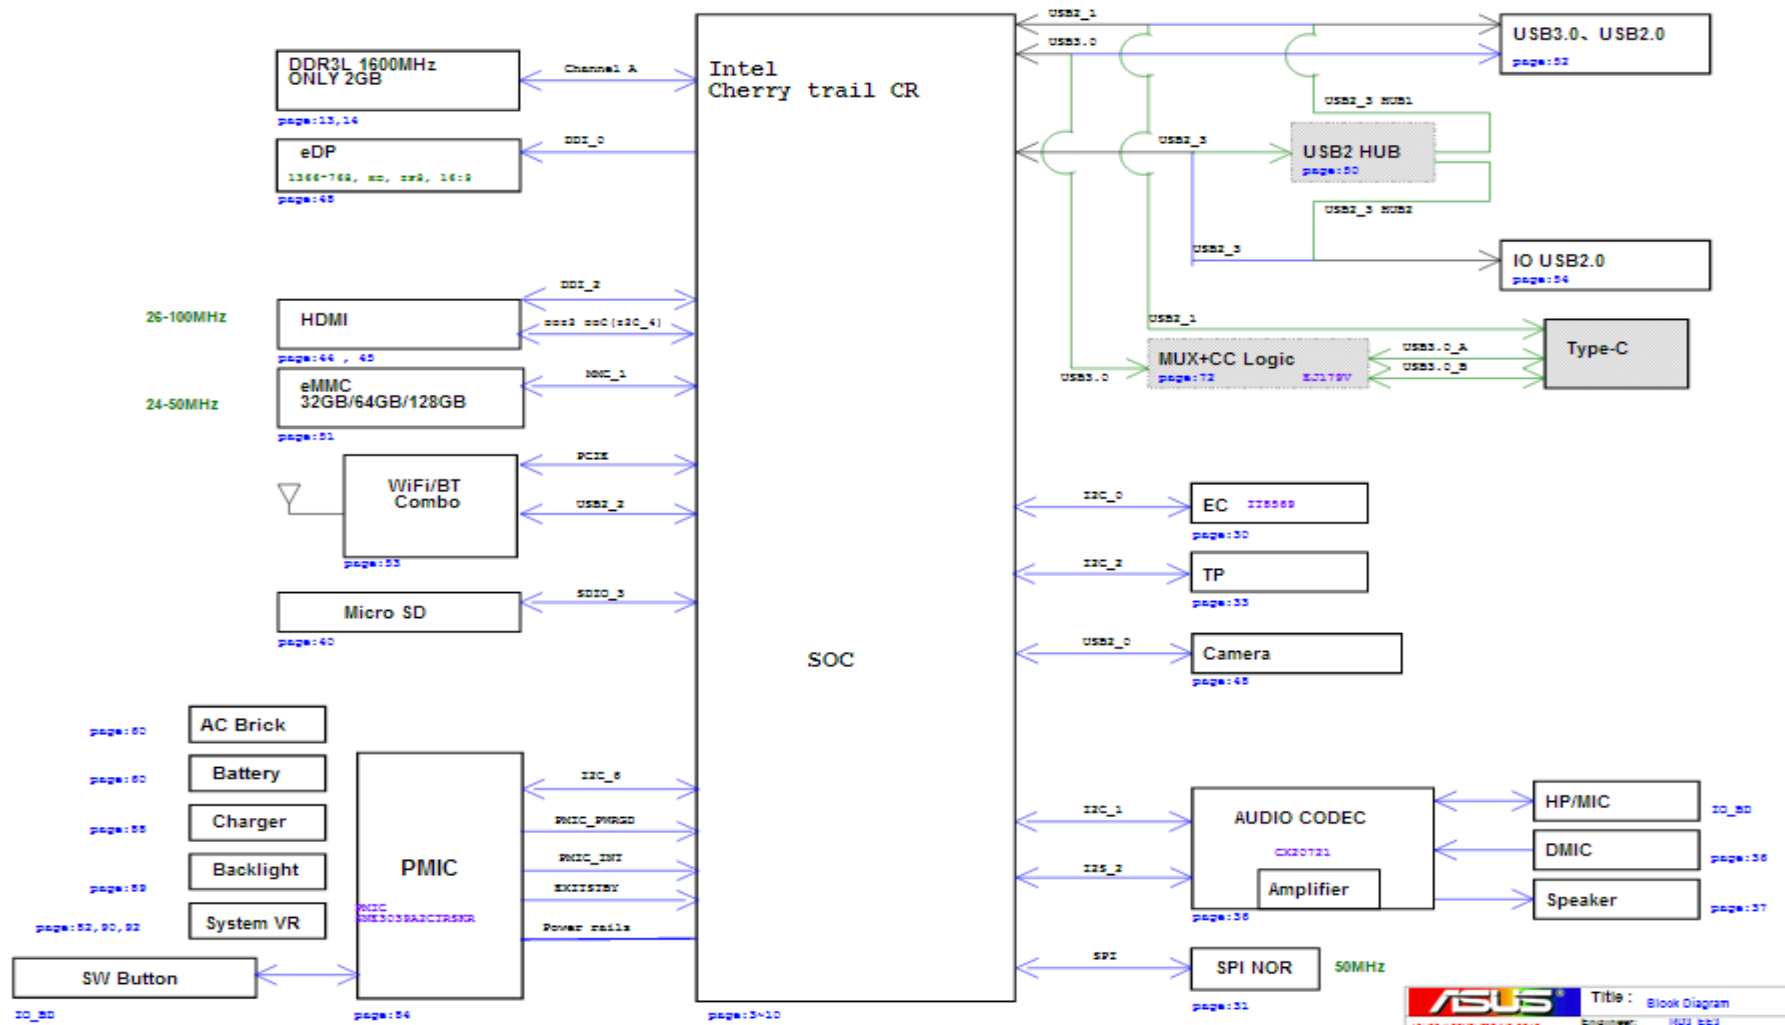

BLOCK DIAGRAM

E200HA Block Diagram

POWER FLOW

E200HA Power Map

POWER ON SEQUENCE

AC-IN Mode

E200HA Power On Sequence Diagram

Signal Measure Point-Bottom

Signal Measure Point-Top